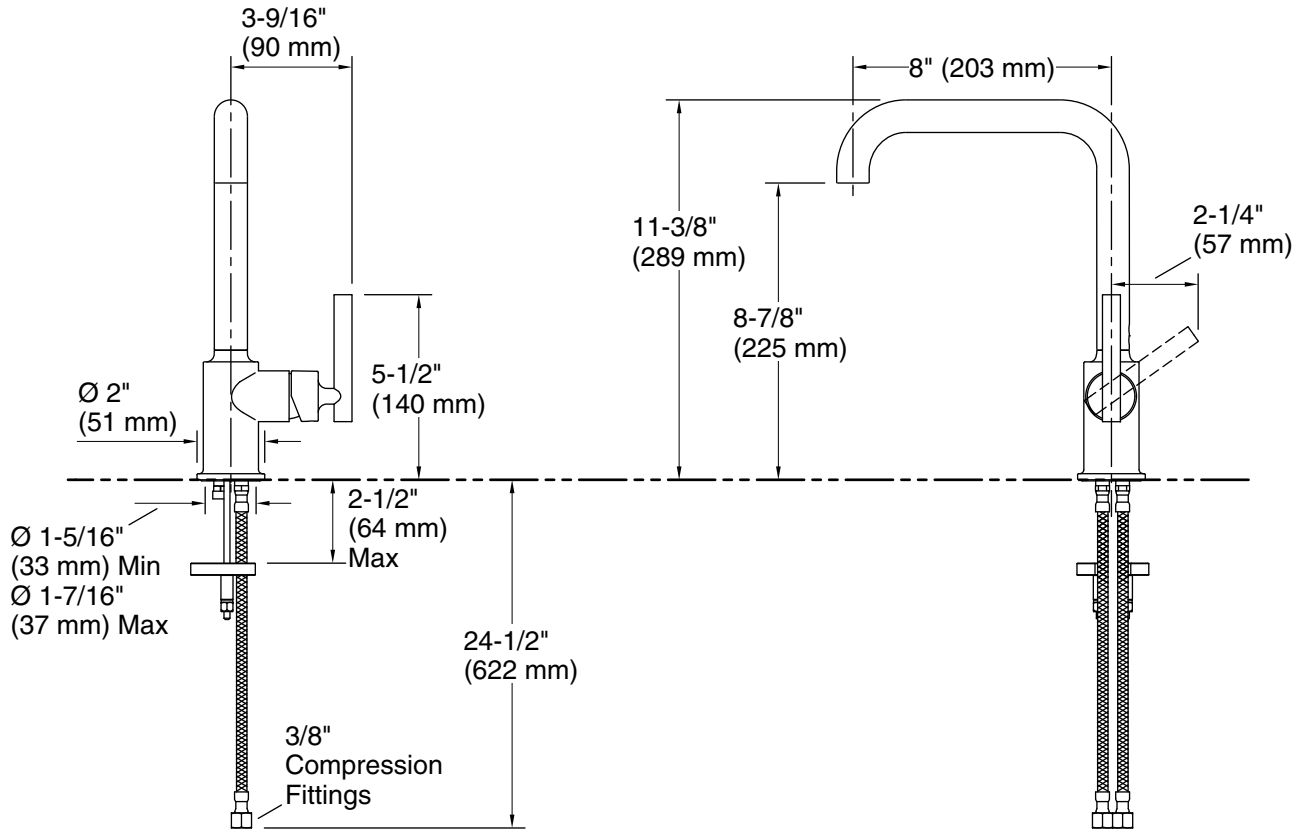

Technical Information

All product dimensions are nominal.

Faucet:

Flow rate: 1.5 gal/min (5.7 l/min)

Pressure: 60 psi (4.1 bar)

Notes

Install this product according to the installation instructions.

ADA, CSA B651 compliant when installed to the specific requirements of these regulations.