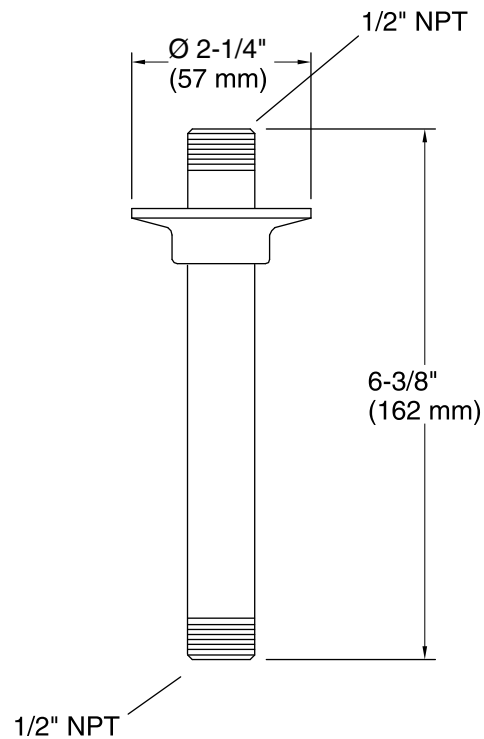

Features

- 1/2" NPT connection.
- For use with overhead rainheads.
- 6" (152 mm) shower arm.

Material

- Brass construction.
- KOHLER finishes resist corrosion and tarnishing.

Installation

- Ceiling-mount

Codes/Standards

Technical Information

All product dimensions are nominal.

Notes

Install this product according to the installation instructions.