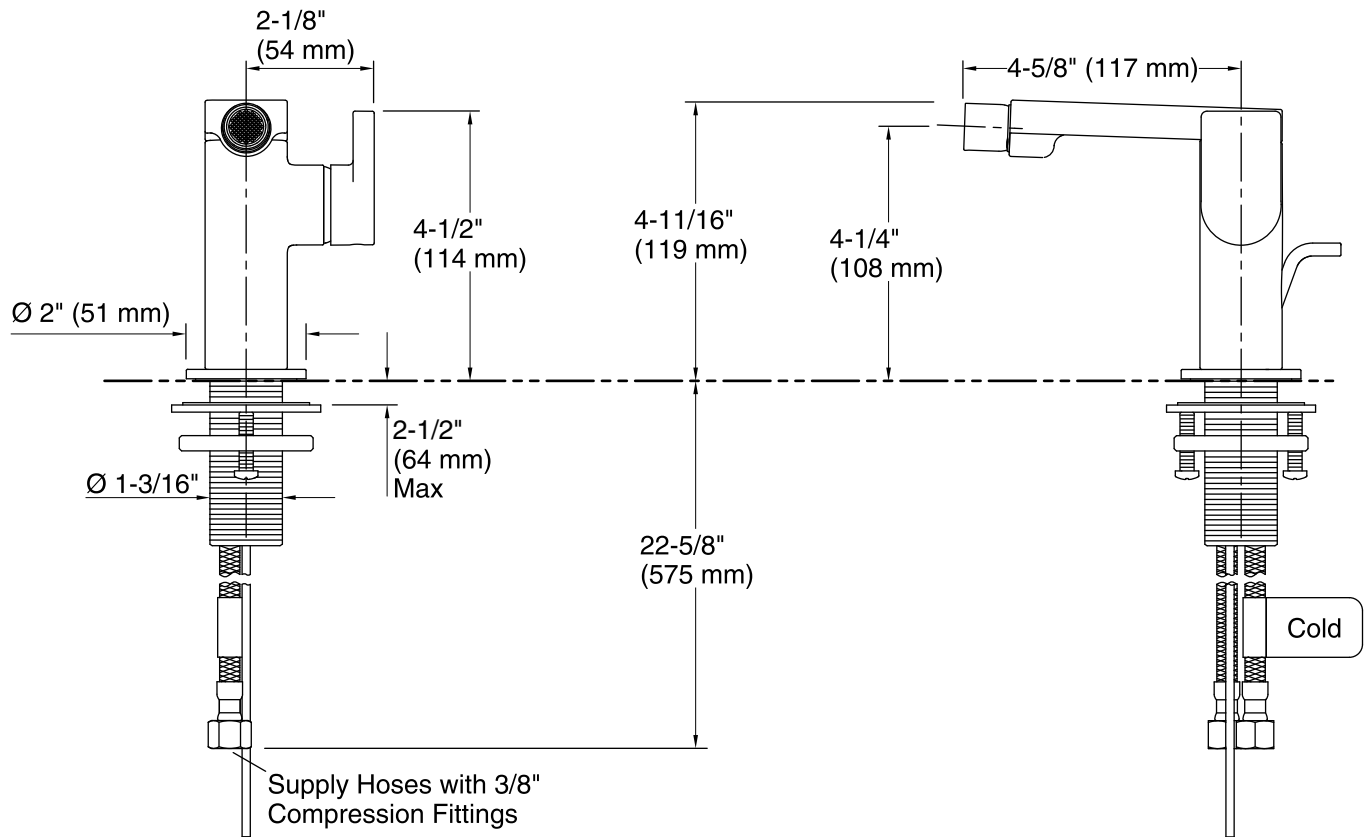

### Features

- Metal construction.
- Leak free ceramic disc valves exceed industry standards by two times for a lifetime of use.
- Temperature memory allows faucet to be turned on and off at any temperature setting.
- High-temperature limit setting for added safety .
- Single-hole mounting.
- Flexible connections for easy installation.
- Complete range of faucets, accessories and showering components to coordinate a full bathroom.
- 1.5 gal/min (5.7 l/min) maximum flow rate [max at 60 psi (4.1 bar)]

### Technical Information

All product dimensions are nominal.

#### Faucet:

Flow rate: 1.5 gal/min (5.7 l/min)

Pressure: 60 psi (4.1 bar)

Valve body: Cast brass

Drain with overflow: Yes

Drain tailpiece included: Yes

#### Spout:

Spout reach: 4-5/8" (118 mm)