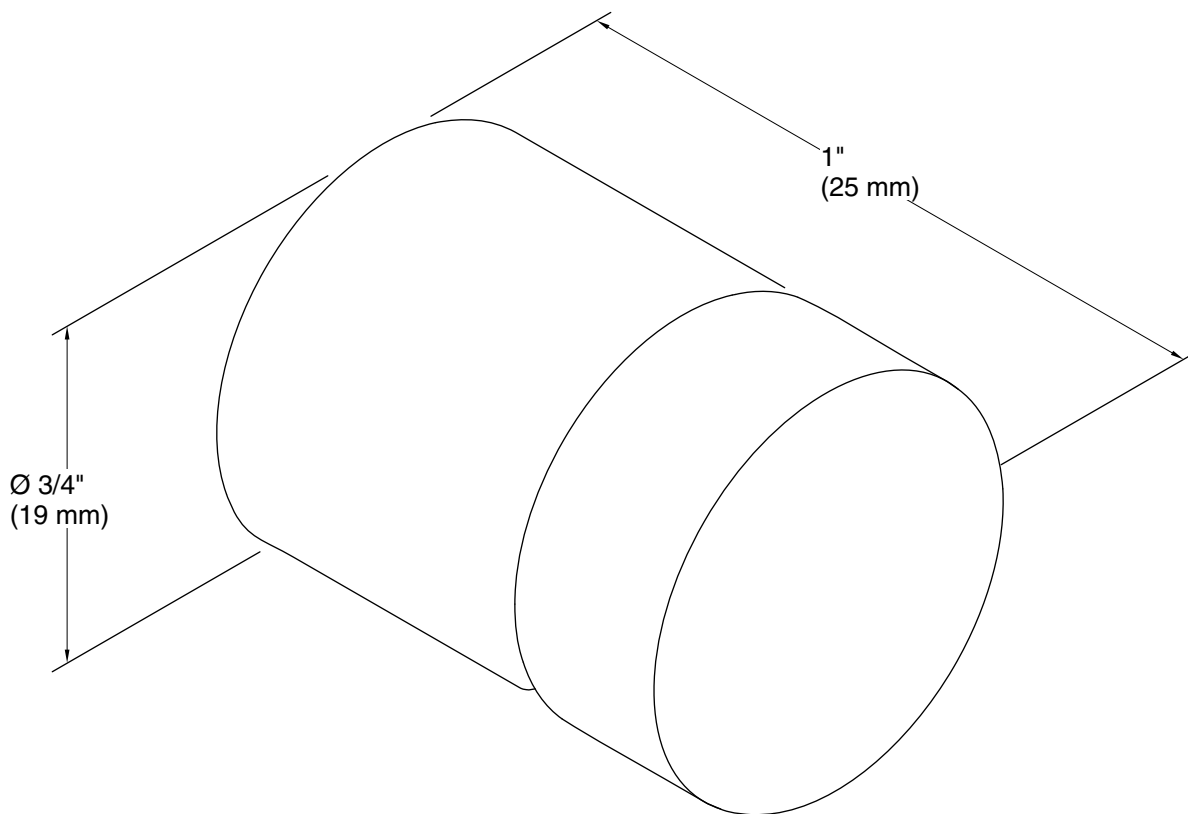

Available Colors/Finishes

Color tiles intended for reference only.

Color	Code	Description
	CP	Polished Chrome
	BL	Matte Black
	TT	Vibrant Titanium

Technical Information

All product dimensions are nominal.