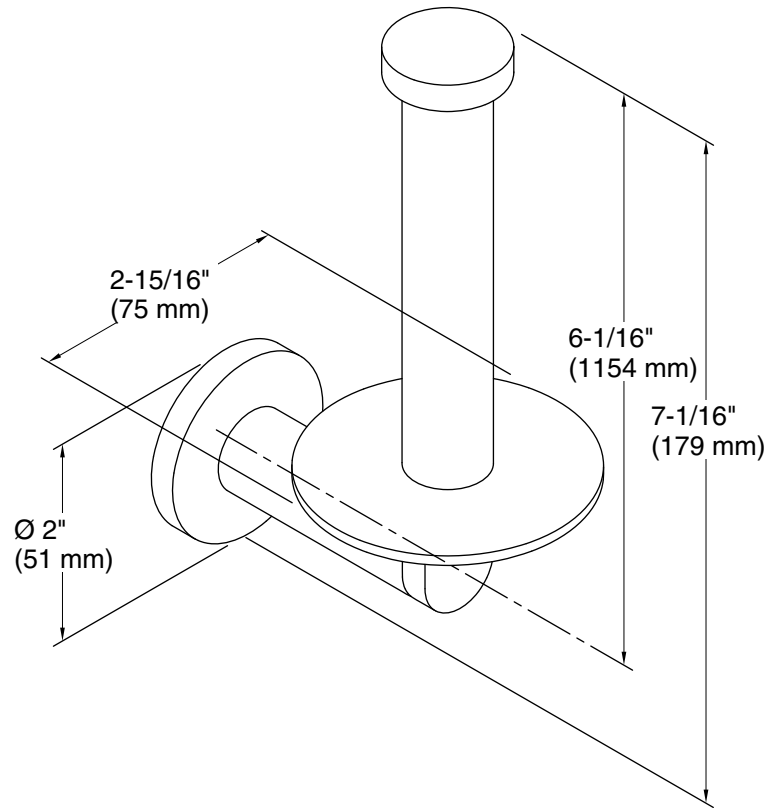

Composed®
Vertical toilet paper holder
K-73148

Features

- Vertical holder makes changing toilet tissue quick and simple.
- Coordinates with faucets and accessories in the Composed collection.

Material

- Premium metal construction for durability and reliability.
- KOHLER finishes resist corrosion and tarnishing.

| Color | Code | Description |
|---|------|------------------|
|  | CP | Polished Chrome |
|  | BL | Matte Black |
|  | TT | Vibrant Titanium |

Technical Information

All product dimensions are nominal.

Material: Zinc, Brass