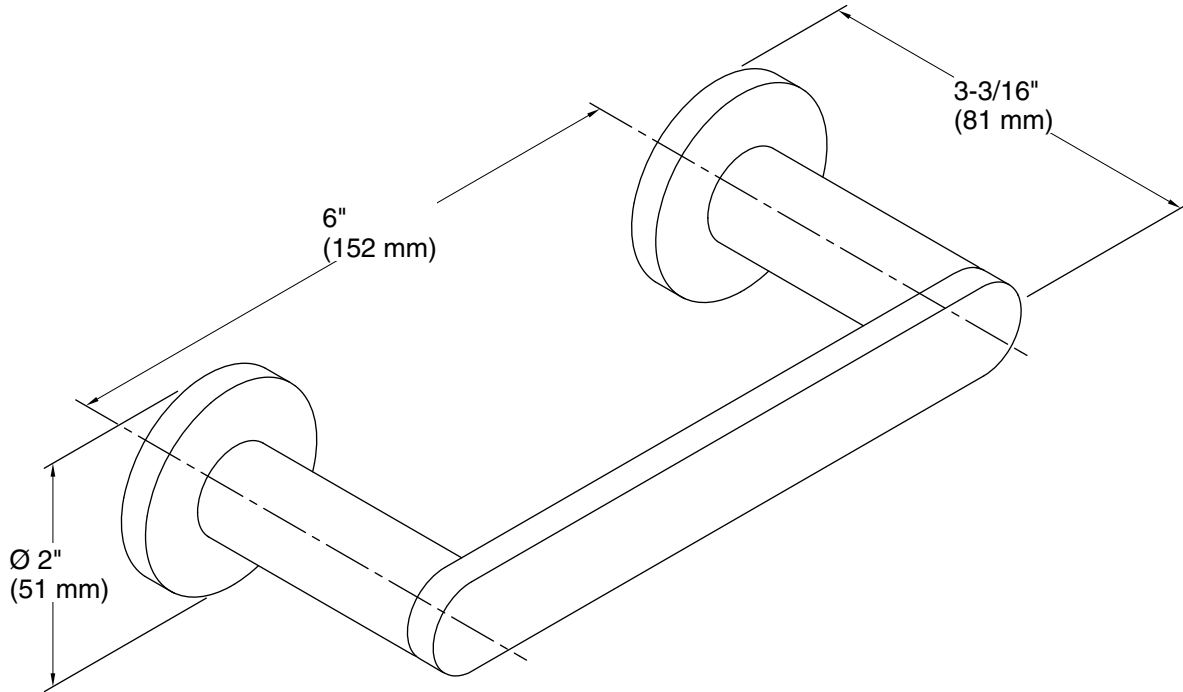

Technical Information

All product dimensions are nominal.

Material: Zinc, Brass

Notes

Install this product according to the installation guide.