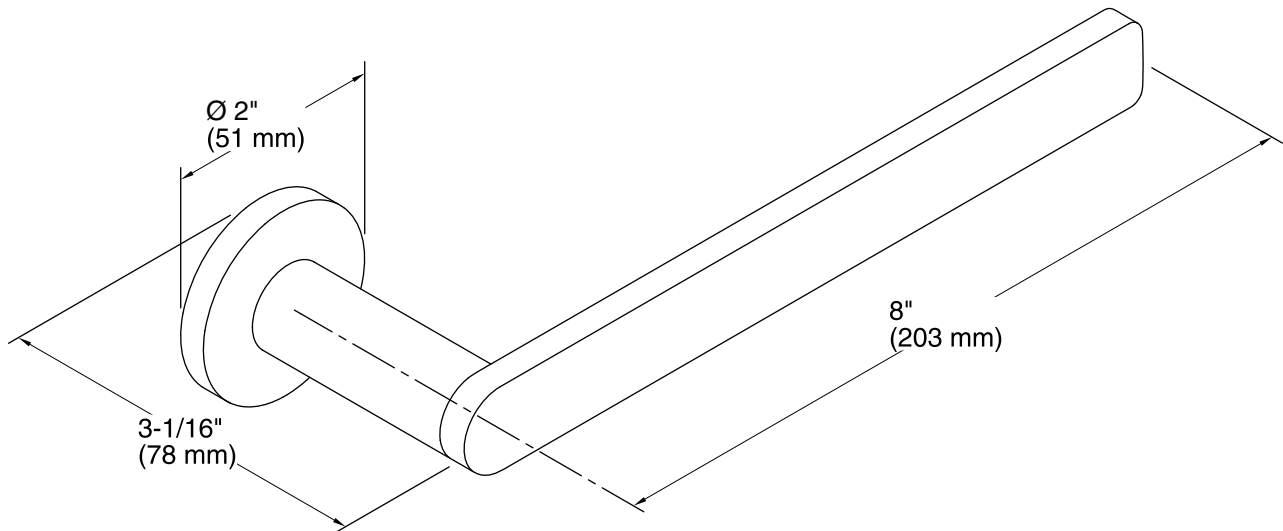

### Technical Information

All product dimensions are nominal.

Installation Type: Wall-mount

Material: Zinc, Brass