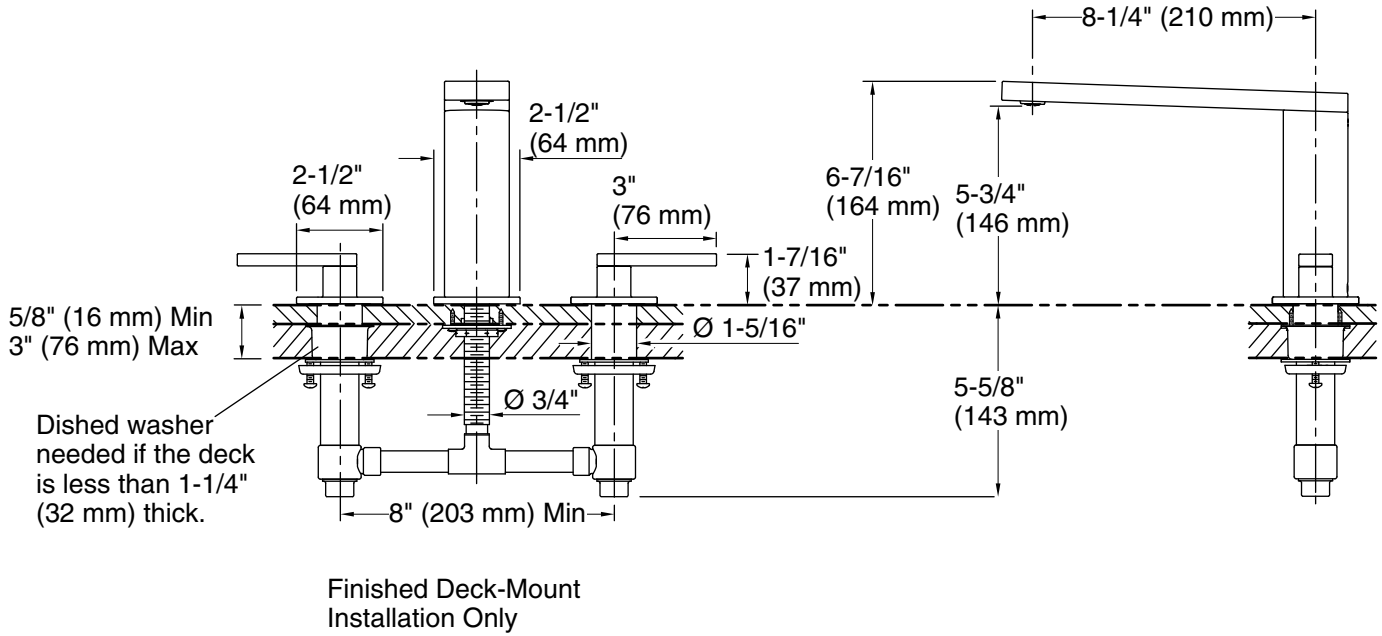

Technical Information

All product dimensions are nominal.

Spout:

Spout reach: 8-1/4" (210 mm)

Notes

Install this product according to the installation guide.

ADA, OBC, CSA B651 compliant when installed to the specific requirements of these regulations.