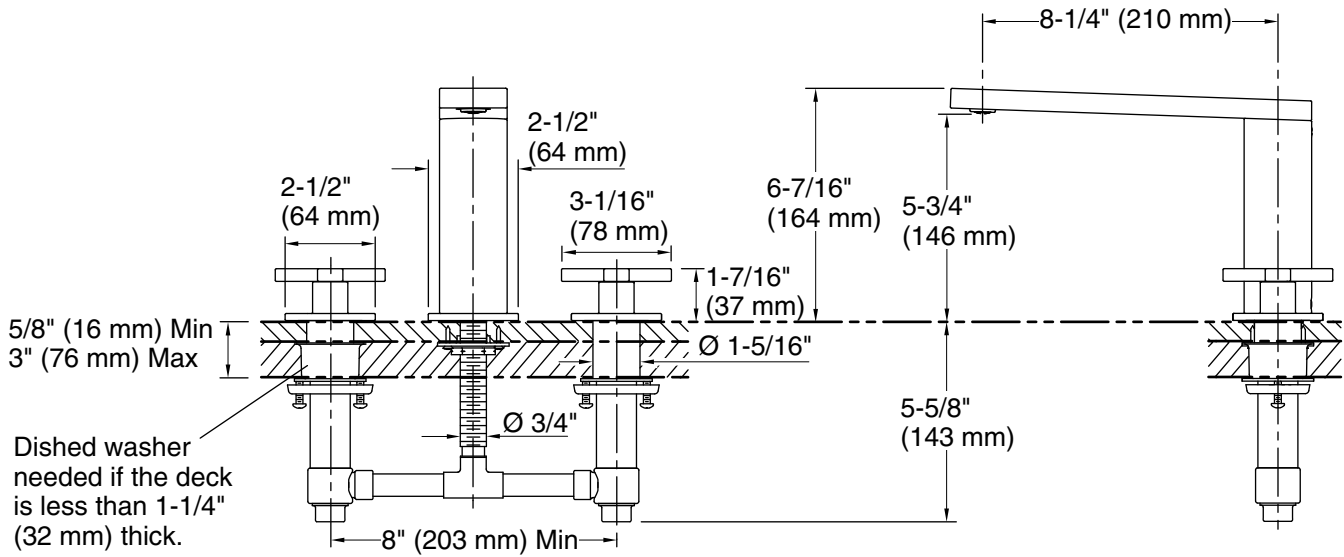

Finished Deck-Mount
Installation Only

Technical Information

All product dimensions are nominal.

Spout:

Spout reach: 8-1/4" (210 mm)

Notes

Install this product according to the installation guide.

ADA compliant when installed to the specific requirements of these regulations.