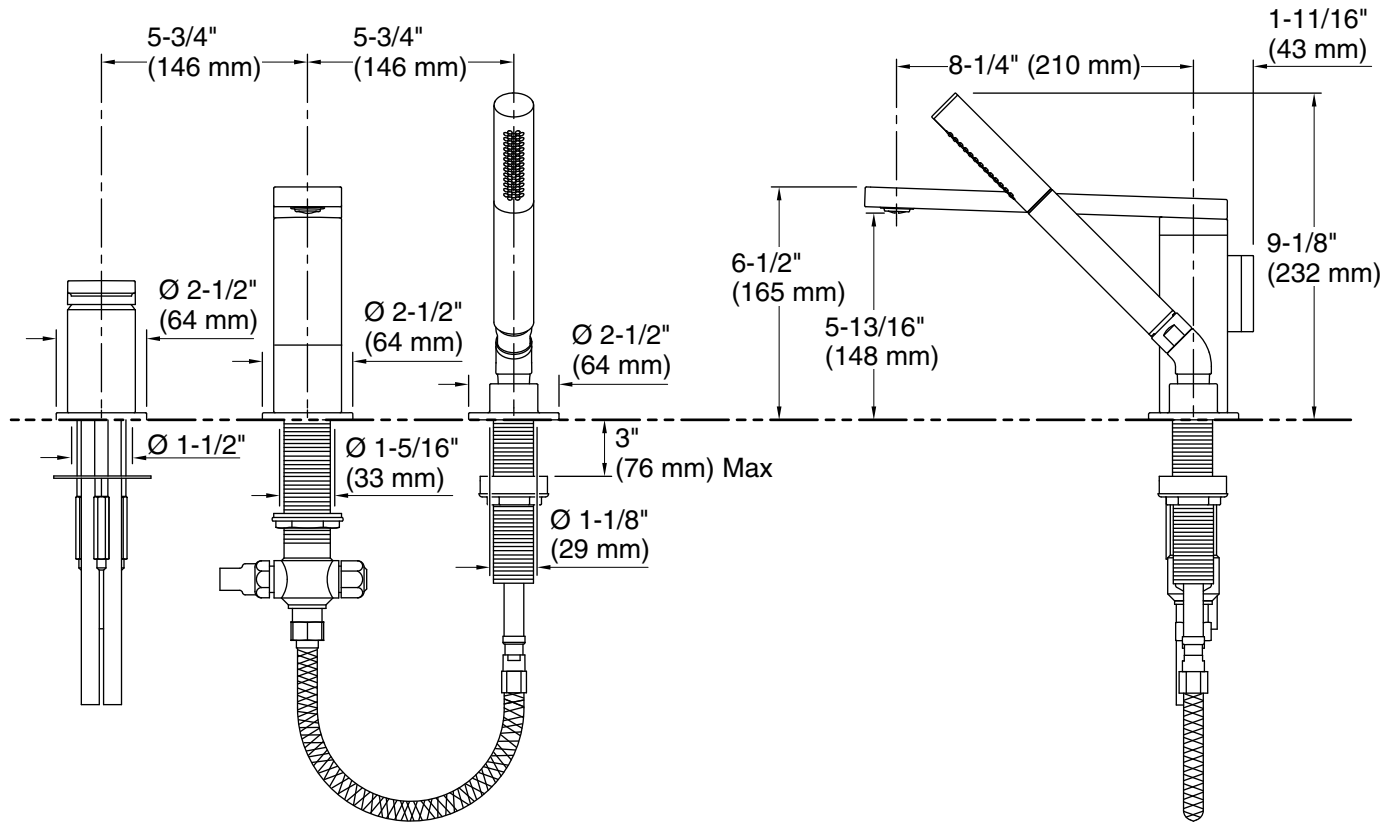

Technical Information

All product dimensions are nominal.

Faucet:

Flow rate: 8 gal/min (30.3 l/min)
Pressure: 45 psi (3.1 bar)
Valve body: Machined-brass
Drain included: No

Spout:

Spout reach: 8-1/4" (210 mm)

Handshower:

Rated maximum flow: 1.75 gal/min (6.6 l/min)
Pressure: 80 psi (5.5 bar)

Notes

For use with automatic compensating valves rated at 1.31 gal/min (5 l/min) or less.

Install this product according to the installation guide.