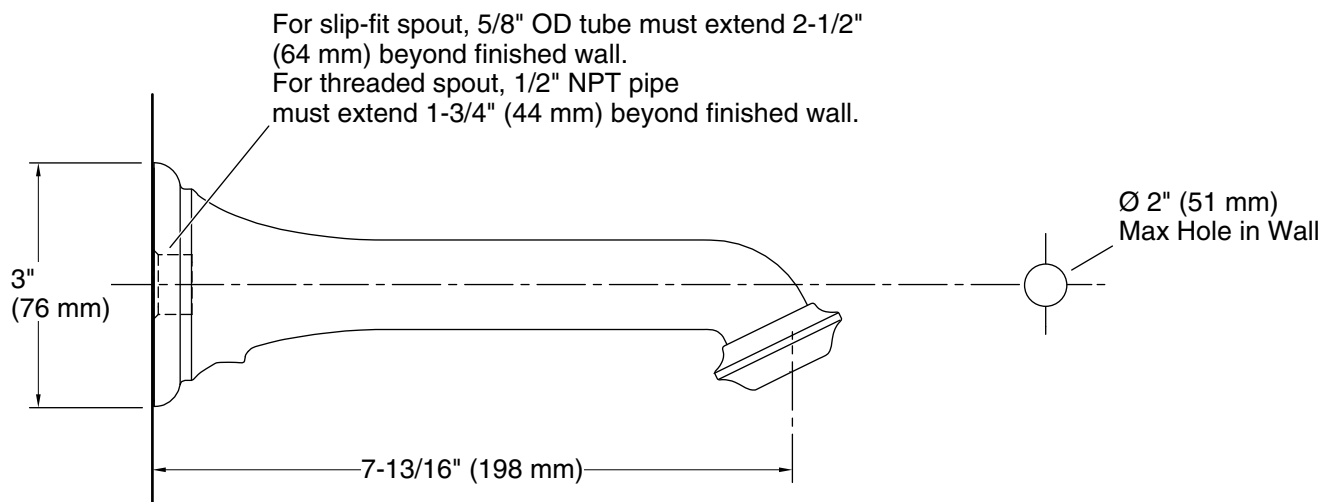

Material

- Metal construction.

Installation

- Wall-mount installation with slip-fit connection and NPT threads.

Recommended Products/Accessories

K-23723 Faucet cleaner

Codes/Standards

ASME A112.18.1/CSA B125.1

Technical Information

All product dimensions are nominal.

Spout:

Spout reach: 8-7/16" (214 mm)

Notes

Install this product according to the installation guide.