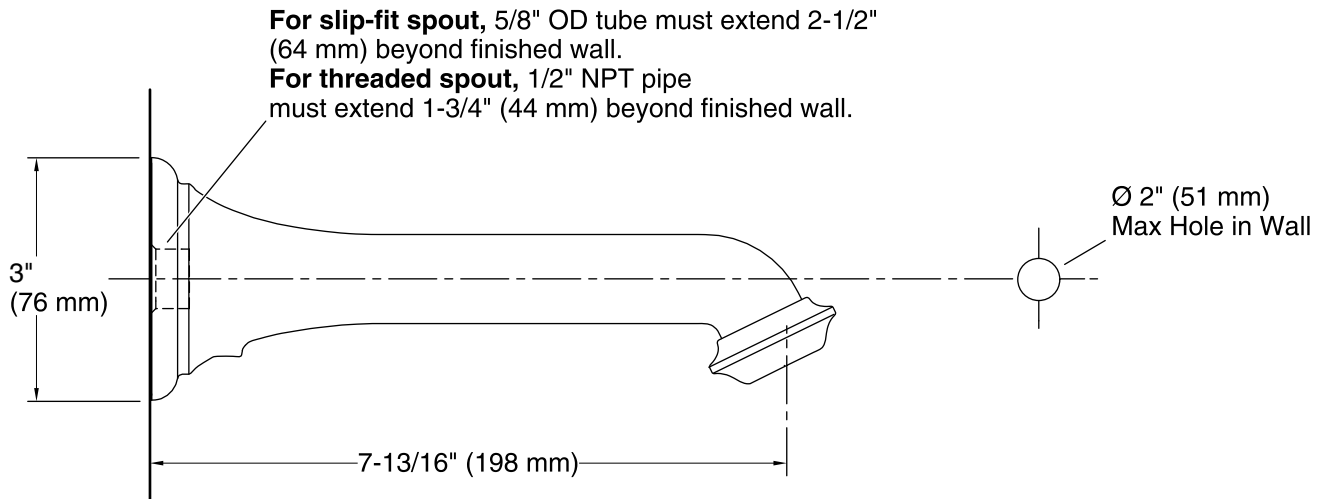

Material

- Metal construction.

Installation

- Wall-mount installation with slip-fit connection and NPT threads.

Codes/Standards

ASME A112.18.1/CSA B125.1

KOHLER® Faucet Lifetime Limited Warranty

See website for detailed warranty information.

Technical Information

All product dimensions are nominal.

Spout:

Spout reach: 8-7/16" (214 mm)

Notes

Install this product according to the installation guide.