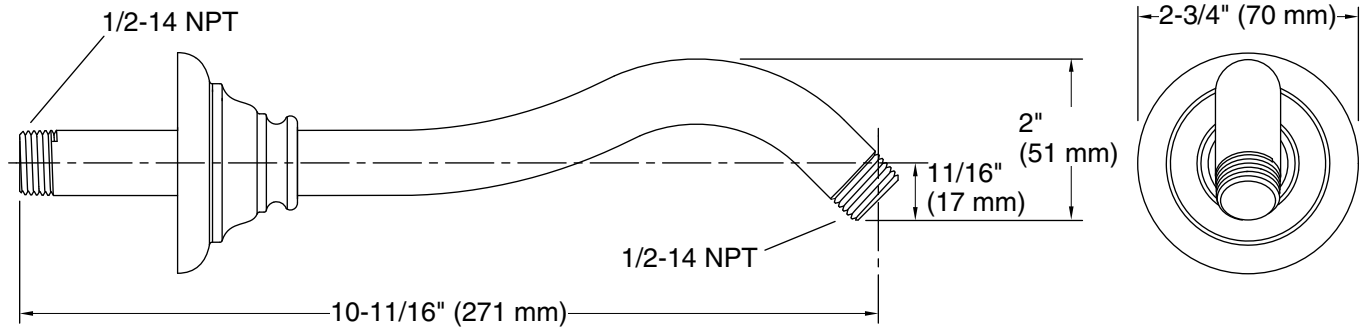

### Features

- 1/2" NPT connection.
- Coordinates with other products in the Artifacts collection.
- 10-11/16" (297 mm) x 2-3/4" (70 mm) x 2-3/4" (70 mm)

### Technical Information

All product dimensions are nominal.