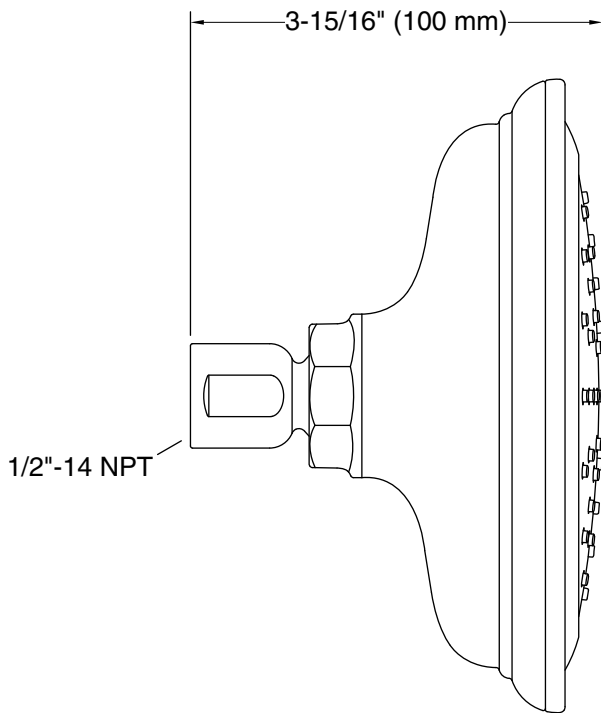

Features

- Optimized sprayface for maximum performance.
- MasterClean™ sprayface features an easy-to-clean surface that withstands mineral buildup.
- 1/2" NPT connection.
- 1.75 gpm (6.6 lpm) maximum flow rate at 45 psi (3.1 bar).
- Single function showerhead with 48 nozzle 6" (152 mm) diameter sprayface.
- Coordinates with other products in the Artifacts collection.

Technical Information

All product dimensions are nominal.

Showerhead/Body Spray:

Rated maximum flow: 1.75 gal/min (6.6 l/min)

Pressure: 80 psi (5.5 bar)

Notes

For use with automatic compensating valves rated at 1.4 gal/min (5.3 l/min) or less.