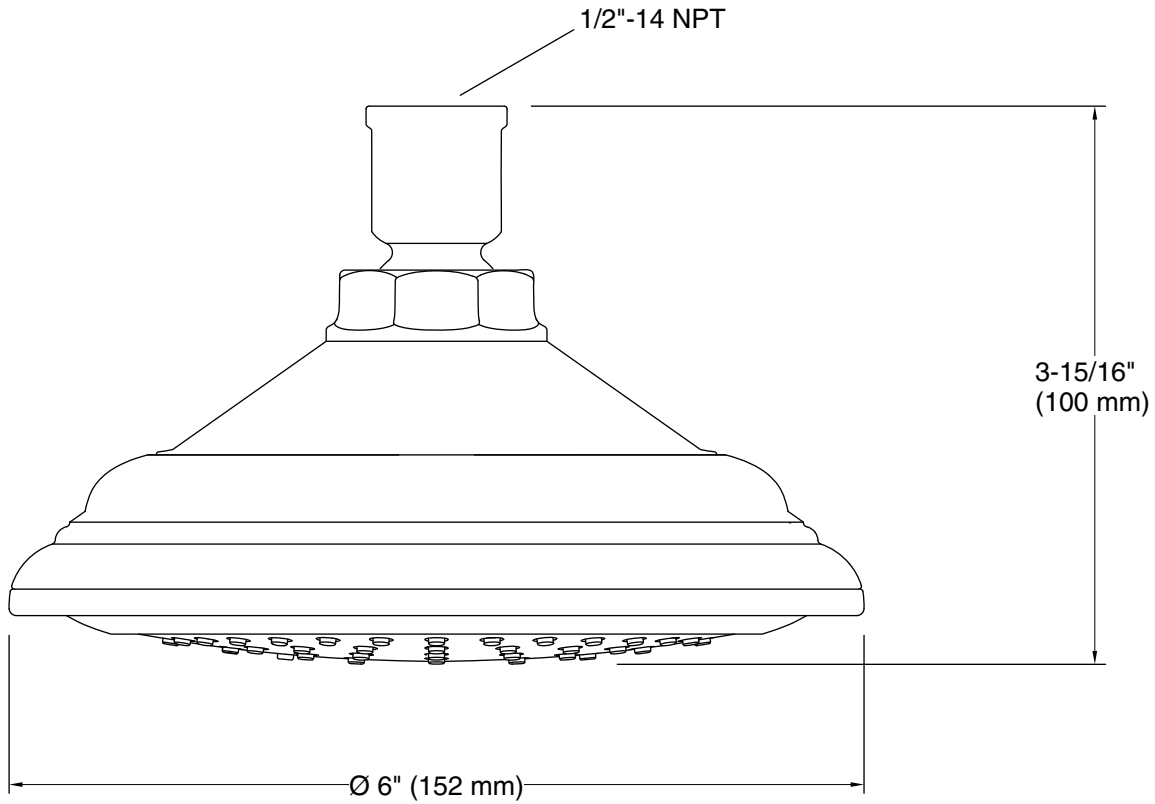

Features

- Single-function showerhead with 66-nozzle 5-1/2" (140 mm) diameter sprayface.
- Optimized sprayface for maximum performance.
- MasterClean™ sprayface features an easy-to-clean surface that withstands mineral buildup.
- 2.5 gpm (9.5 lpm) maximum flow rate.
- 1/2" - 14 NPT connection.

Technical Information

All product dimensions are nominal.

Showerhead/Body Spray:

Rated maximum flow: 2.5 gal/min (9.5 l/min)

Notes

Install this product according to the installation guide.