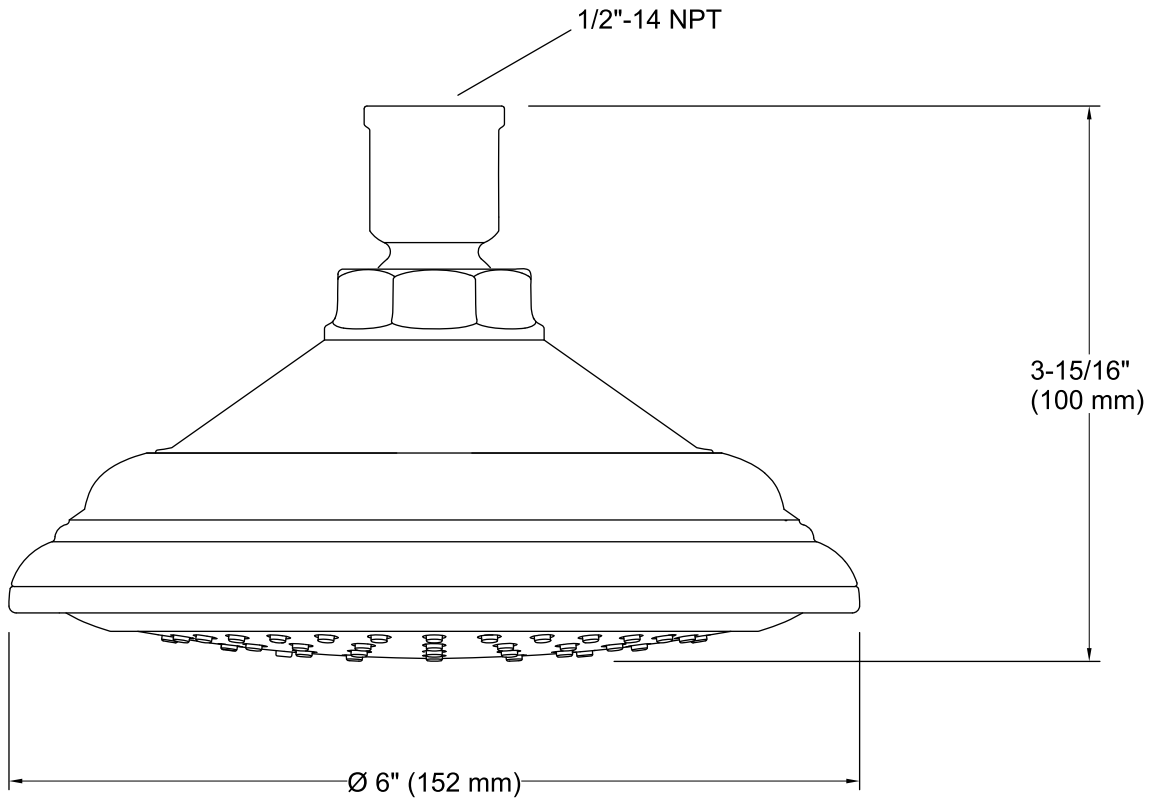

Features

- Single-function showerhead with 66-nozzle 5-1/2" (140 mm) diameter sprayface.
- Katalyst™ Spray Technology with air induction ball joint.
- Optimized sprayface for maximum performance.
- MasterClean™ spray nozzles prohibit mineral buildup for easy cleaning.
- 2.5 gal/min (9.5 l/min) flow rate.

Installation

- 1/2"-14 NPT connection.

Recommended Products/Accessories

K-72775 Shower Arm and Flange

Codes/Standards

ASME A112.18.1/CSA B125.1

DOE - Energy Policy Act 1992

KOHLER® Faucet Lifetime Limited Warranty

Technical Information

All product dimensions are nominal.

Showerhead/Body Spray:

Rated maximum flow: 2.5 gal/min (9.5 l/min)

Notes

Install this product according to the installation guide.