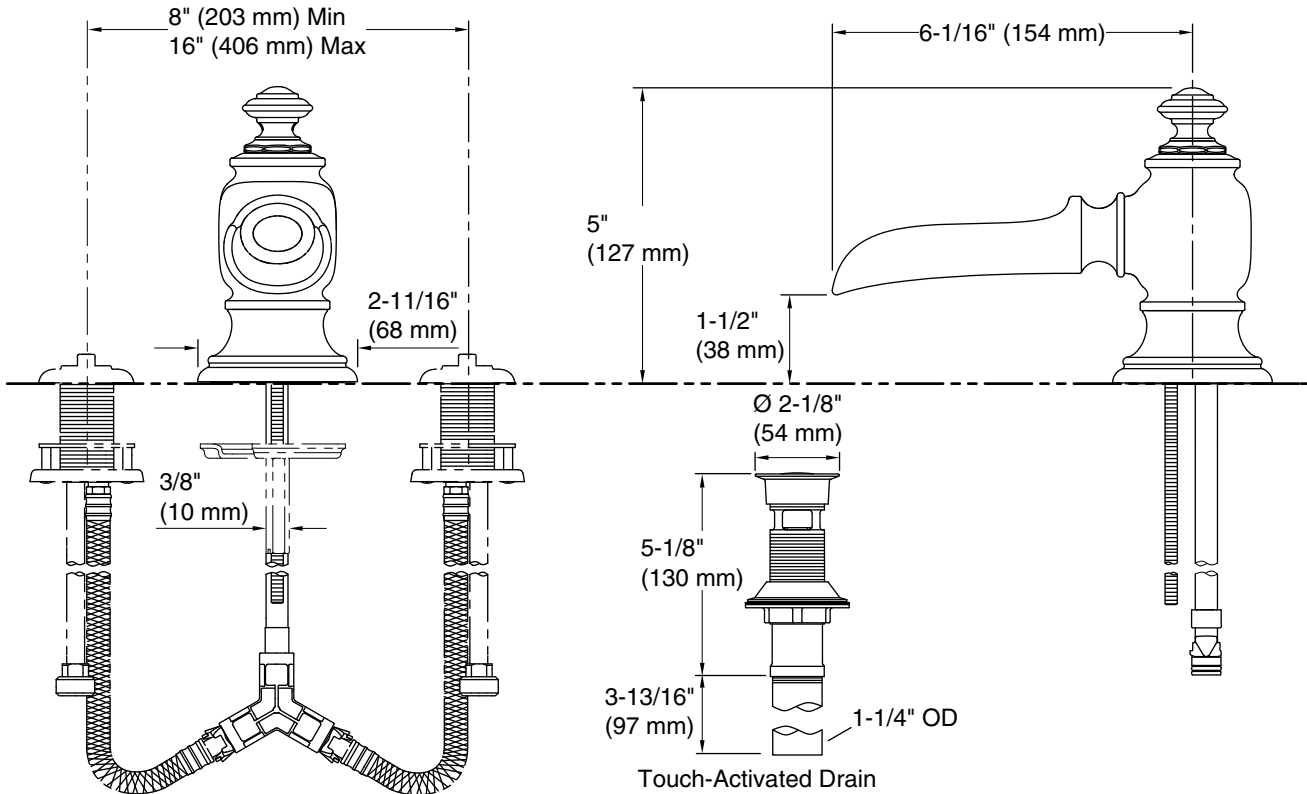

### Technical Information

All product dimensions are nominal.

#### Spout:

Spout reach: 6-1/16" (154 mm)