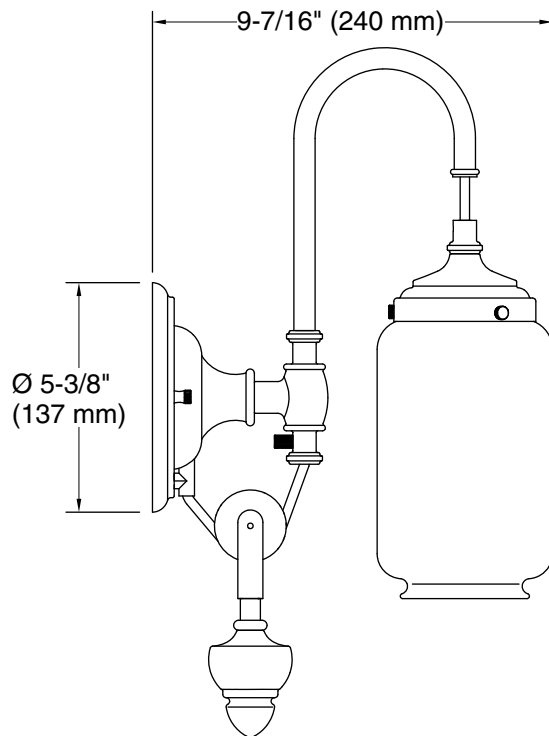

Technical Information

All product dimensions are nominal.

Installation Type:	Wall-mount
Material:	Brass, Glass, Zinc
Number of Lights:	1
Lighting Type:	Socket-based
Socket Type:	E-26 Medium
Hanging Type:	Adjustable pulley

Notes

Install this product according to the installation instructions.