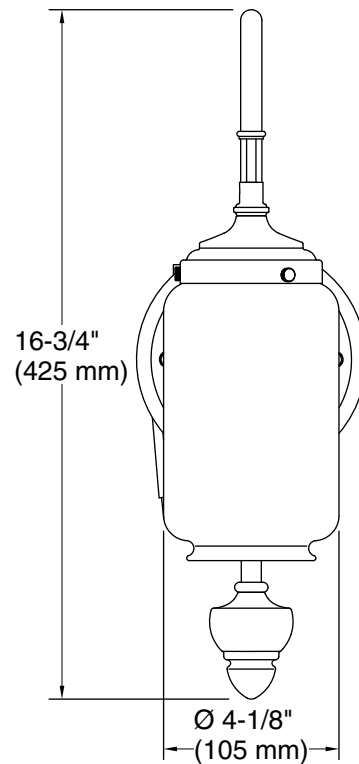

Technical Information

All product dimensions are nominal.

Installation Type:	Wall-mount
Material:	Brass, Glass, Zinc
Number of Lights:	1
Lighting Type:	Socket-based
Socket Type:	E-26 Medium
Hanging Type:	Adjustable pulley

Notes

Install this product according to the installation instructions.