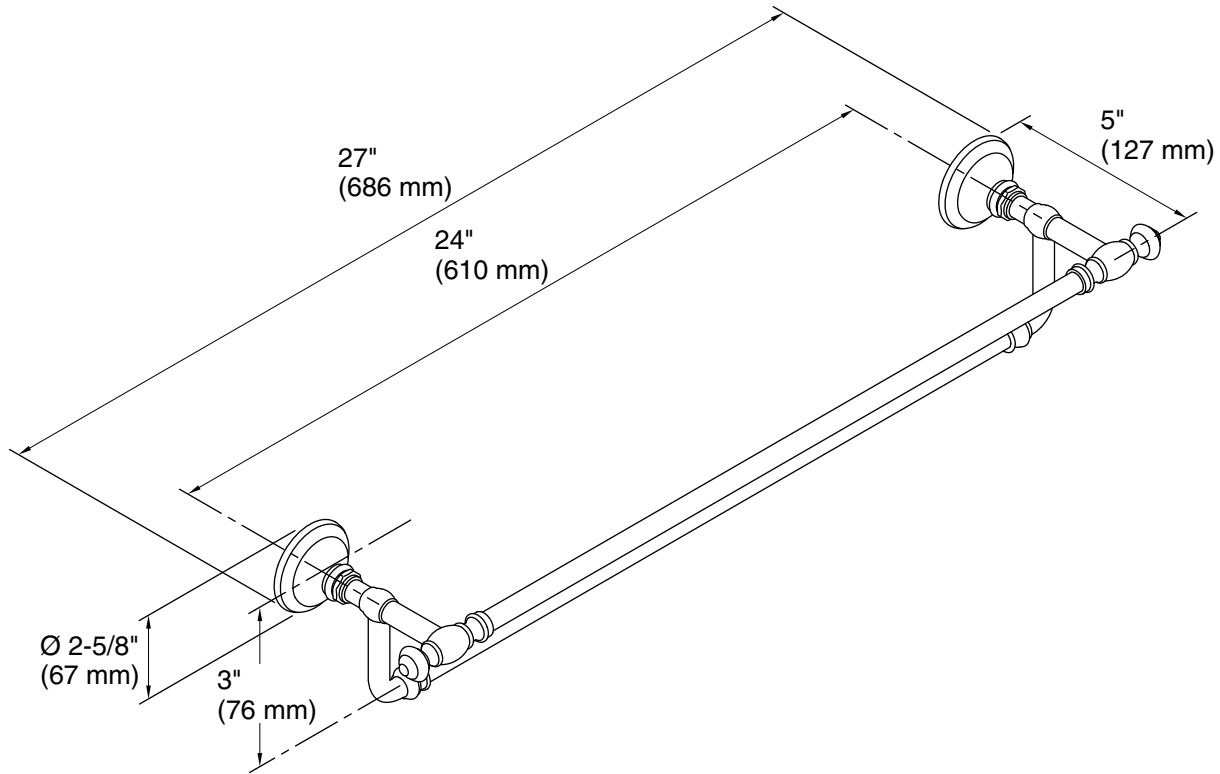

Technical Information

All product dimensions are nominal.

Material: Metal

Notes

Install this product according to the installation guide.

CAUTION: Risk of personal injury. Do not install these products in any area where they are likely to be used inadvertently as a grab bar or support bar. These products are not designed or intended for use as a grab bar or support bar.