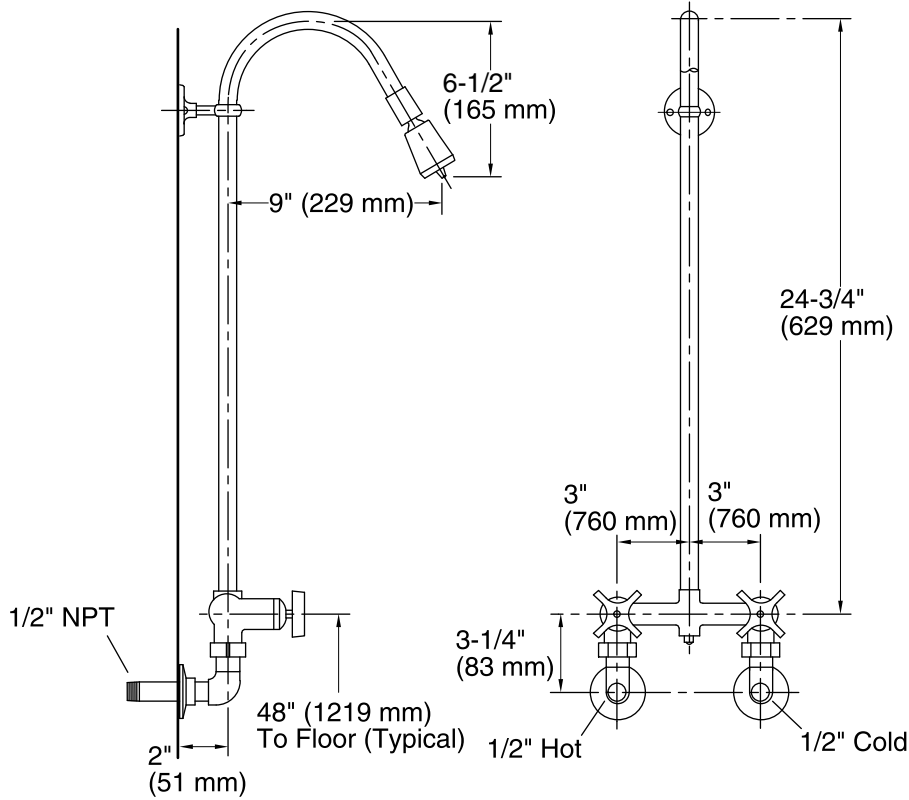

Features

- Brass valve bodies.
- Valvet® valves.
- Includes four-arm handles, showerhead, and wall-mount bracket.

Material

- Brass construction.

Installation

- For 6" (152 mm) centers.

Codes/Standards

ASME A112.18.1/CSA B125.1
DOE - Energy Policy Act 1992

	CP	Polished Chrome
--	----	-----------------

Technical Information

All product dimensions are nominal.

Showerhead/Body Spray:

Rated maximum flow: 2.5 gal/min (9.5 l/min)

Notes

Install this product according to the installation guide.