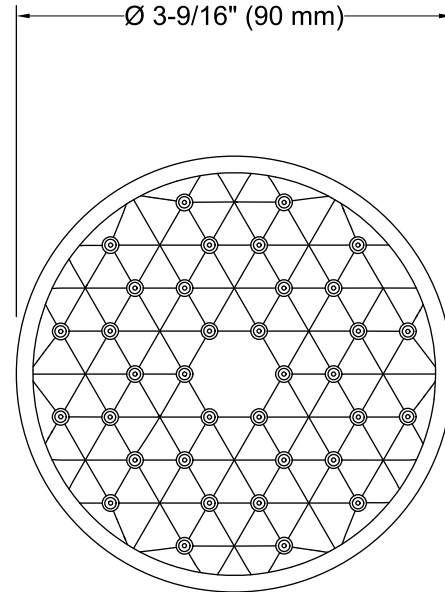

Features

- Showerhead features contemporary design.
- 1.5 gal/min (5.7 l/min) showerhead flow rate.
- Spray nozzles cover full area of 3-9/16" (90 mm) sprayhead.
- Full-coverage spray produces an encompassing spray for everyday use.
- MasterClean™ sprayface is easy to clean.
- Shower arm and flange not included.

Material

- KOHLER finishes resist corrosion and tarnishing.

Installation

- Wall-mount.
- 1/2" -14 NPT connection.

Water Conservation & Rebates

- WaterSense®-labeled 1.5-gpm showerheads use up to 40 percent less water than standard 2.5-gpm showerheads, while still meeting strict performance guidelines.
- This product can help a building earn Water Efficiency points in the LEED® Green Building Rating System.

CP	Polished Chrome
BN	Vibrant® Brushed Nickel

Technical Information

All product dimensions are nominal.

Drain included: No

Showerhead/Body Spray:

Rated maximum flow: 1.5 gal/min (5.7 l/min)

Notes

Install this product according to the installation guide.