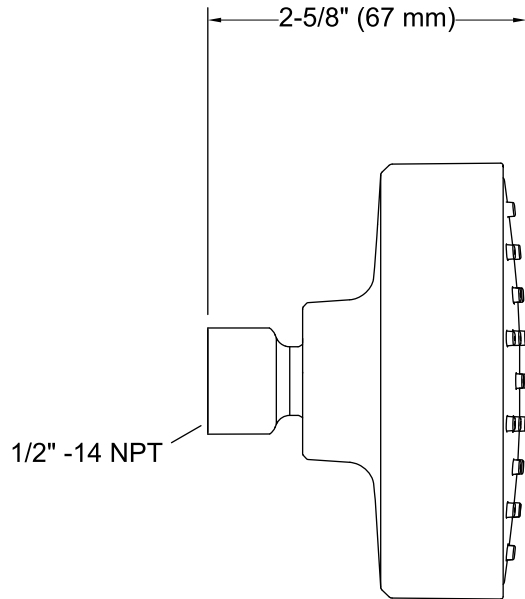

Features

- Showerhead features contemporary design.
- 1.5 gal/min (5.7 l/min) showerhead flow rate.
- Spray nozzles cover full area of 3-9/16" (90 mm) sprayhead.
- Full-coverage spray produces an encompassing spray for everyday use.
- MasterClean™ sprayface is easy to clean.
- Shower arm and flange not included.

Material

- KOHLER finishes resist corrosion and tarnishing.

Installation

- Wall-mount.
- 1/2" -14 NPT connection.

Water Conservation & Rebates

- WaterSense®-labeled 1.5-gpm showerheads use up to 40 percent less water than standard 2.5-gpm showerheads, while still meeting strict performance guidelines.
- This product can help a building earn Water Efficiency points in the LEED® Green Building Rating System.

Recommended Products/Accessories

- K-7395 Shower Arm and Flange
- K-7397 Shower Arm and Flange

Codes/Standards

ASME A112.18.1/CSA B125.1
DOE - Energy Policy Act 1992
EPA WaterSense®
California Energy Commission (CEC)

CP	Polished Chrome
BN	Vibrant® Brushed Nickel

Technical Information

All product dimensions are nominal.

Drain included: No

Showerhead/Body Spray:

Rated maximum flow: 1.5 gal/min (5.7 l/min)

Notes

Install this product according to the installation guide.