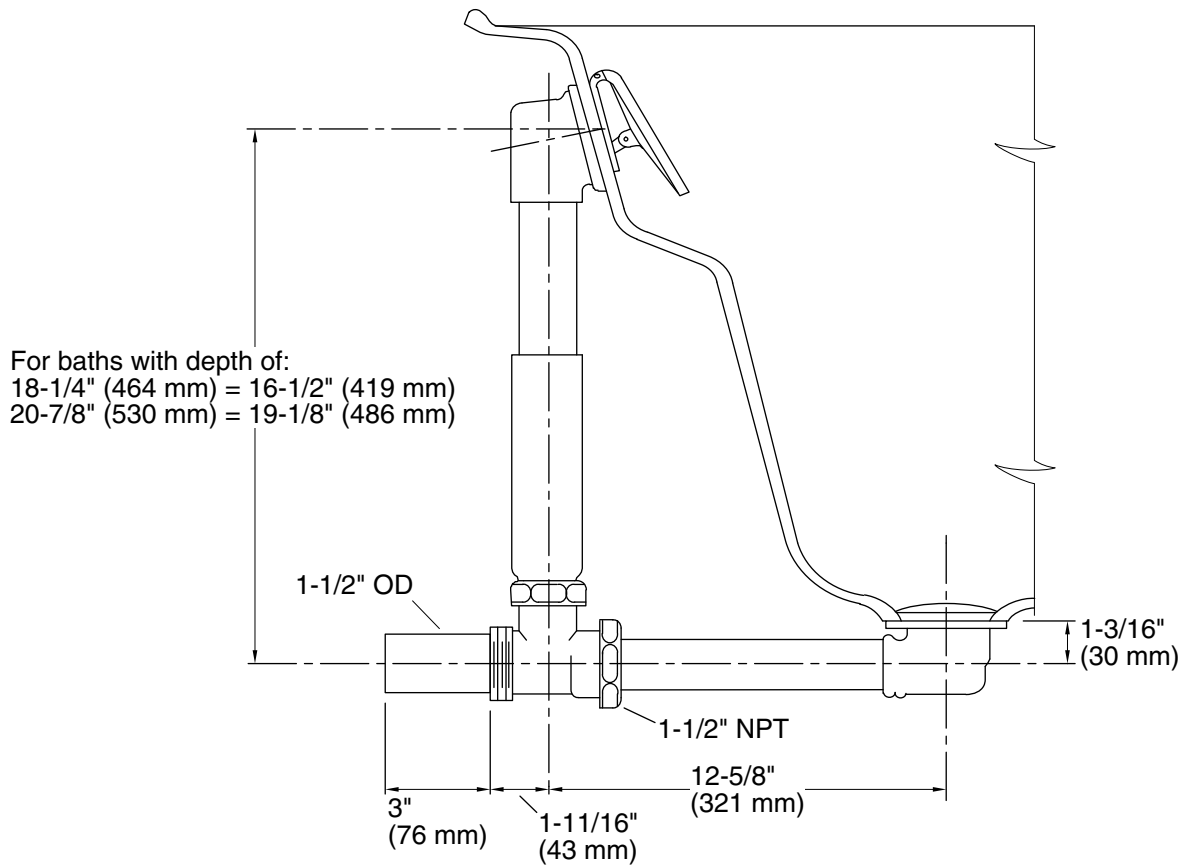

### Features

- 17-gauge brass construction
- Brass tailpiece
- 1-1/2" (38 mm) NPT connection
- Supports both above- and through-the-floor installations
- For use with Tea-for-Two® 5' (1524 mm) and 6' (1828 mm) baths, BubbleMassage™ air baths, and whirlpools

### Technical Information

All product dimensions are nominal.