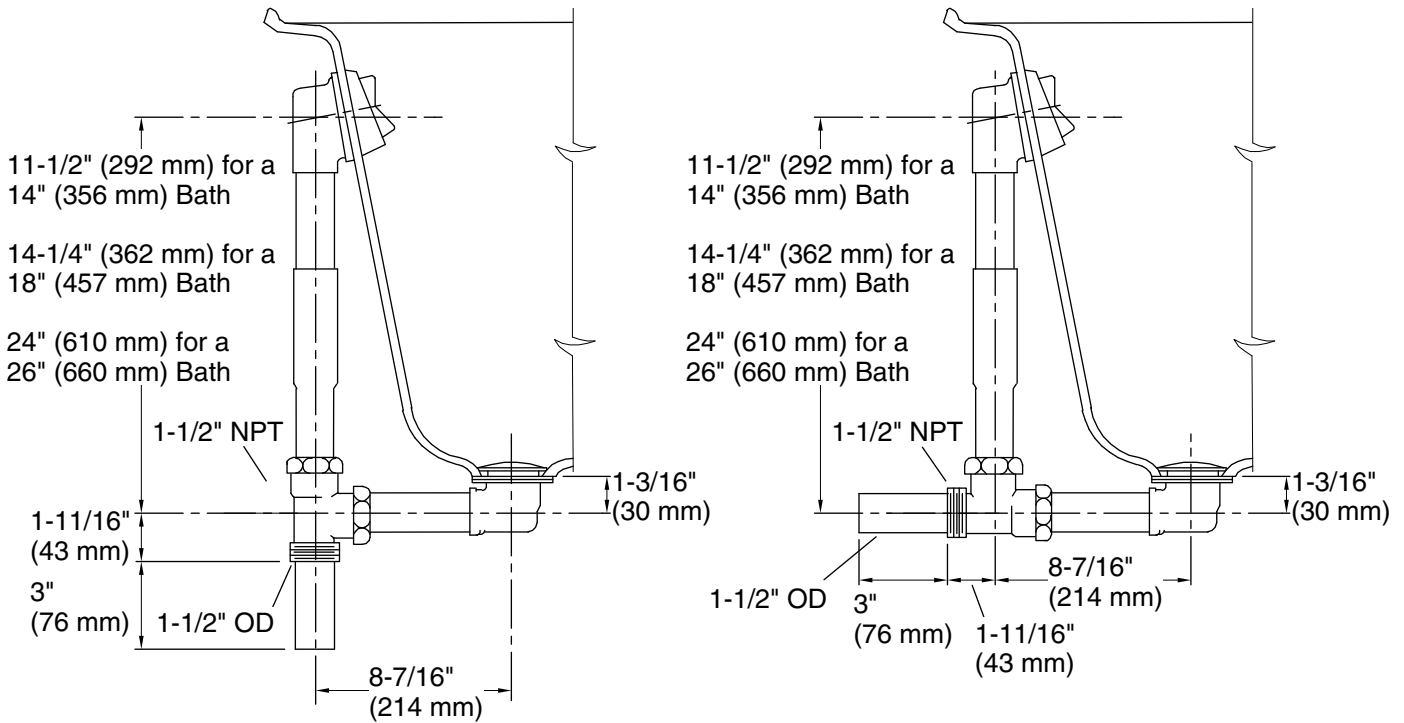

## Features

- 17-gauge brass construction
- Brass tailpiece
- Adjustable trip lever pop-up drain
- 1-1/2" (38 mm) connection
- 8-3/4" (222 mm) x 3-11/16" (940 mm) x 20-7/8" (530 mm)

## Installation

- Above- or through-floor installation

### Technical Information

All product dimensions are nominal.