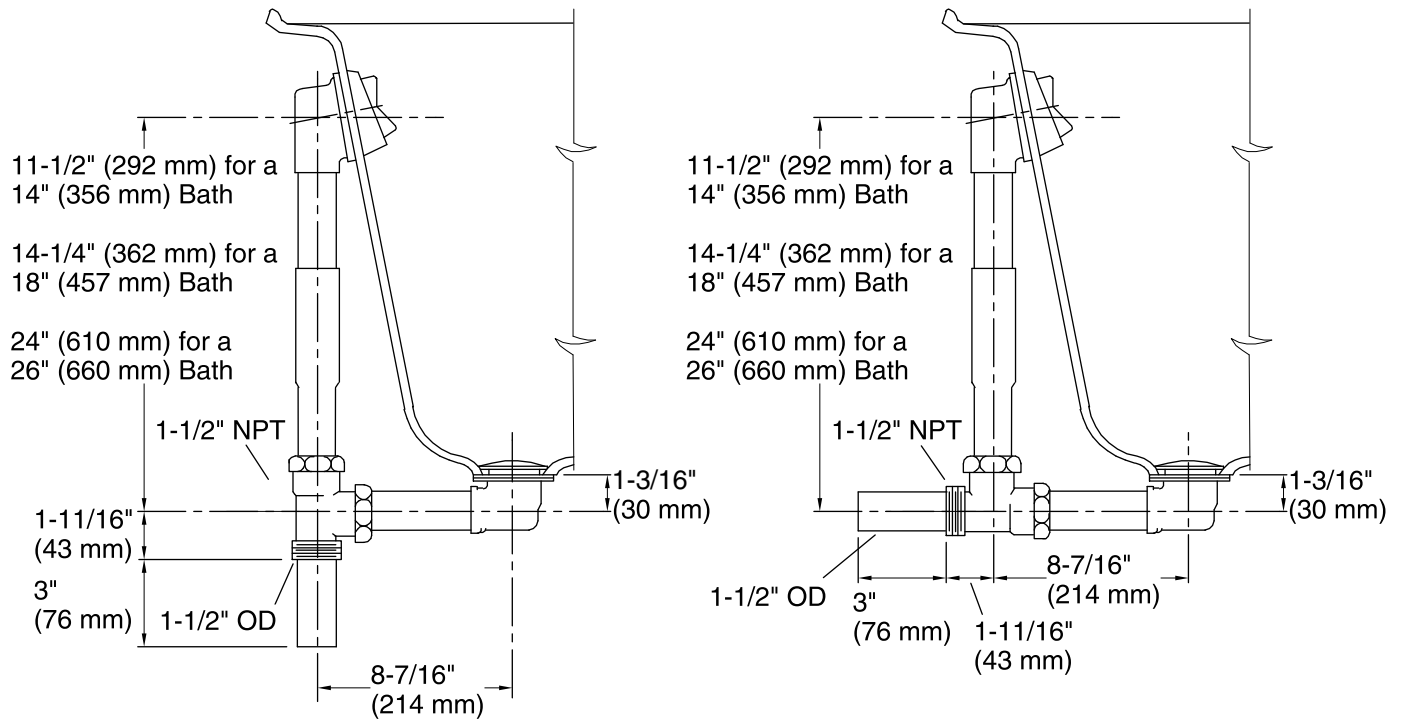

#### Features

- Adjustable trip lever pop-up drain.
- 8-3/4" (222 mm) x 3-11/16" (940 mm) x 20-7/8" (530 mm)

#### Material

- 17-gauge brass construction.
- Brass tailpiece.

#### Installation

- 1-1/2" connection.
- Above- or through-floor.

### Technical Information

All product dimensions are nominal.