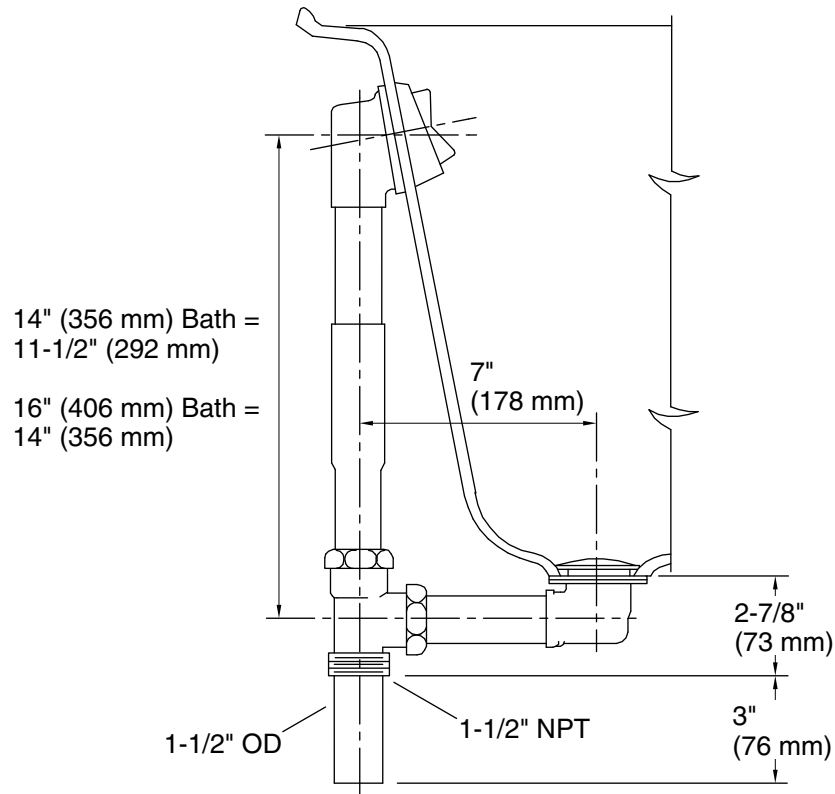

Features

- Adjustable trip lever pop-up drain
- 1-1/2" (38 mm) connection
- Brass tailpiece
- 17-gauge brass construction

Material

- KOHLER finishes resist corrosion and tarnishing

Installation

- For 14 (356 mm) -16 (406 mm) deep bath installations
- For through-the-floor installations

Recommended Products/Accessories

- K-23726 Drain treatment
- K-23723 Faucet cleaner

Codes/Standards

ASME A112.18.2/CSA B125.2

KOHLER[®] One-Year Limited Warranty

See website for detailed warranty information.

Technical Information

All product dimensions are nominal.

Notes

Install this product according to the installation instructions.