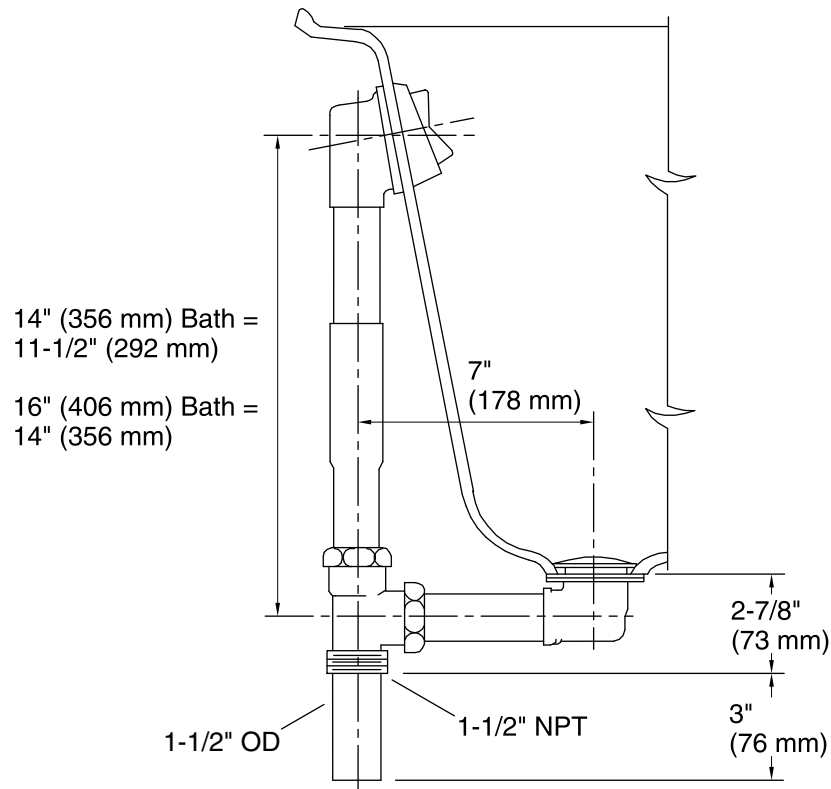

### Features

- Adjustable trip lever pop-up drain.
- 1-1/2" connection.

### Material

- Brass tailpiece.
- 17-gauge brass construction.

### Installation

- For 14" (356 mm) -16" (406 mm) deep bath installations.
- For through-the-floor installations.

**Technical Information**

All product dimensions are nominal.

**Notes**

Install this product according to the installation instructions.