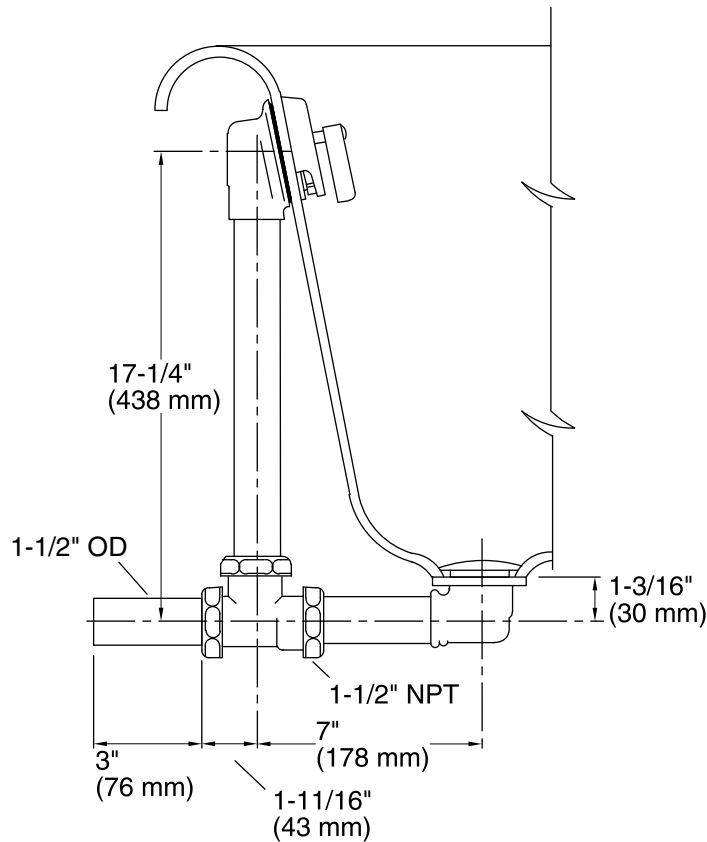

Features

- Brass tailpiece.
- For use with Vintage® and Artifacts® freestanding baths.
- Includes brass tee, pipe, and pop-up drain.

Material

- 17-gauge brass construction.
- KOHLER finishes resist corrosion and tarnishing.

Installation

- Above- or through-the-floor.

Recommended Products/Accessories

- K-700 6' freestanding bath
- K-21000-B 66" x 33" freestanding bath with Biscuit exterior
- K-21000-P5 Freestanding bath with Iron Black exterior
- K-21000-P5D 66" x 33" freestanding bath
- K-21000-W Freestanding bath with White exterior

Technical Information

All product dimensions are nominal.

Notes

Install this product according to the installation guide.