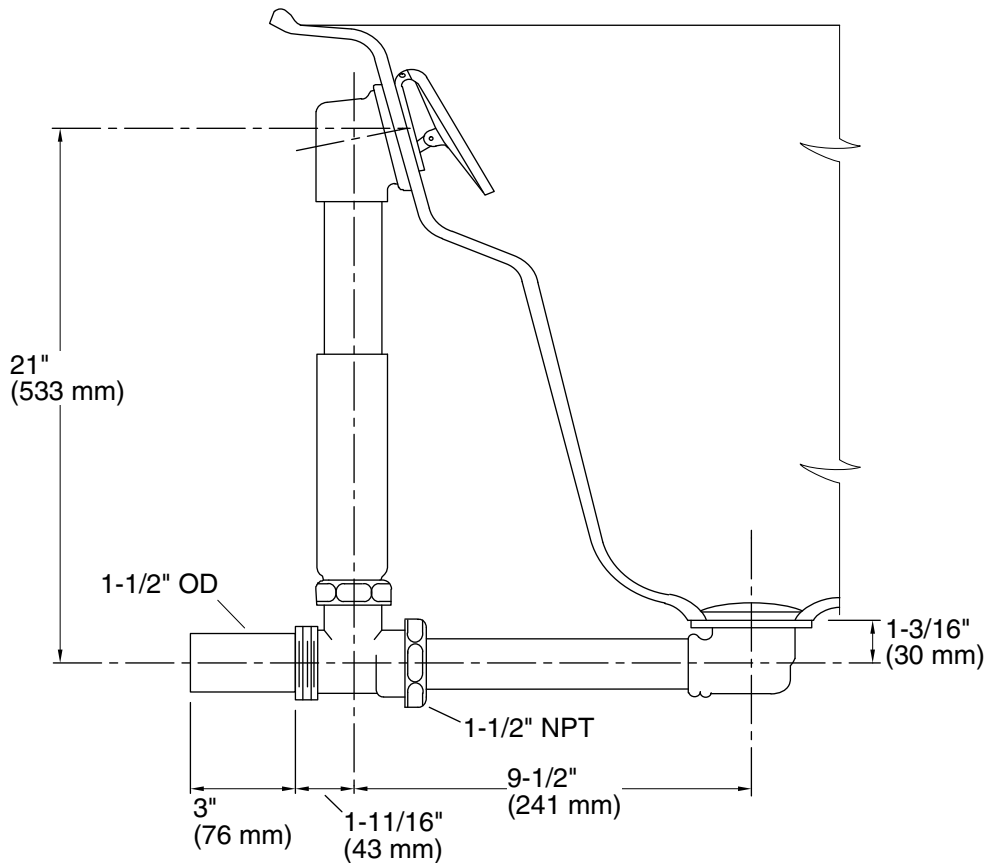

Features

- 17-gauge brass construction
- Brass tailpiece
- 1-1/2" (38 mm) NPT connection
- Supports both above- and through-the-floor installations
- For use with most Tea-for-Two[®] 66" x 36" whirlpools with spa/massage enhanced package

Technical Information

All product dimensions are nominal.

Notes

Install this product according to the installation guide.

ADA compliant when installed to the specific requirements of these regulations.