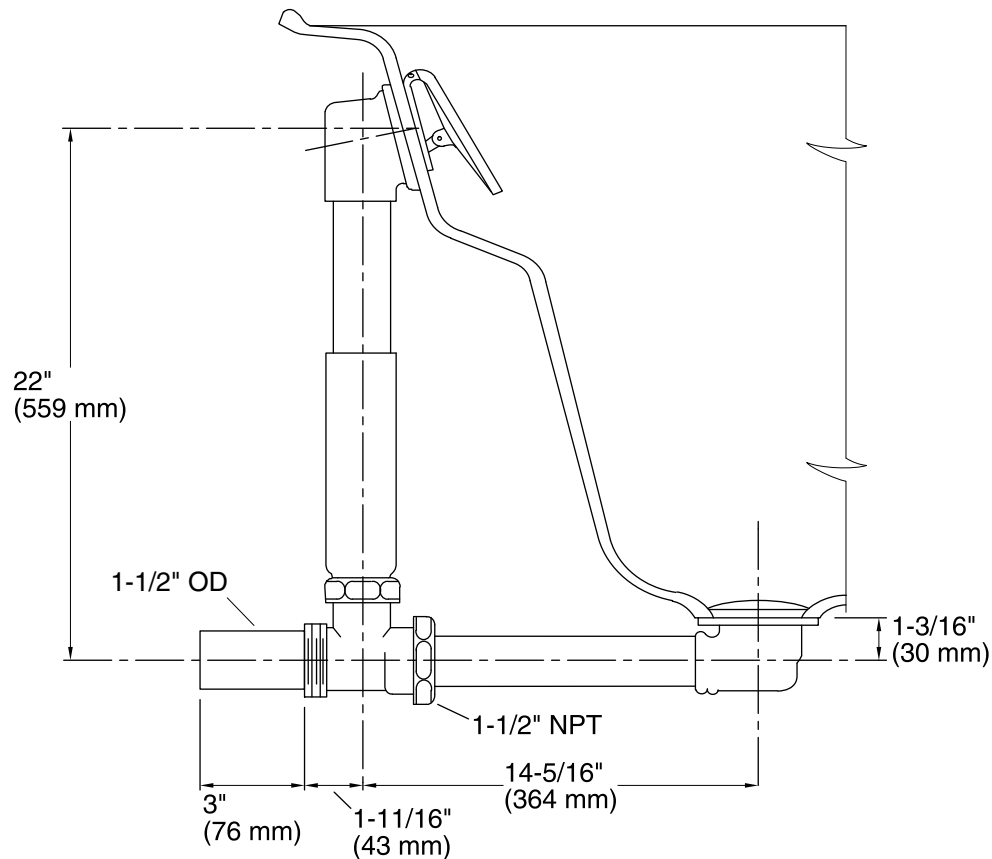

Features

- 17-gauge brass construction.
- Brass tailpiece.
- 1-1/2" NPT connection.
- Supports both above- and through-the-floor installations.
- For use with most Tea-for-Two® 66" x 36" baths, BubbleMassage™ air baths, and whirlpools.

Color	Code	Description
	CP	Polished Chrome
	SN	Vibrant® Polished Nickel
	BN	Vibrant® Brushed Nickel
	BV	Vibrant® Brushed Bronze
	2BZ	Oil-Rubbed Bronze
	TT	Titanium

Technical Information

All product dimensions are nominal.