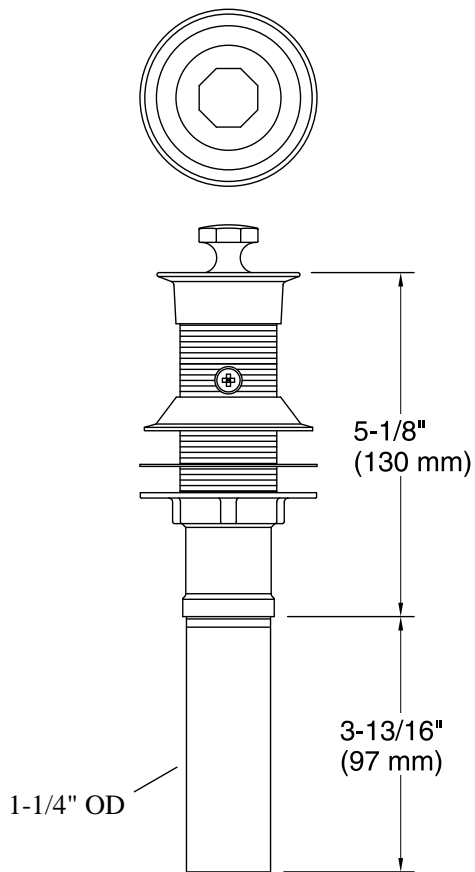

Features

- 1-1/4" (32 mm) connection.
- Available with non-removable metal stopper.
- For use in non-overflow applications.
- For use with Spun Glass™ Vessels lavatory.

Recommended Products/Accessories

K-23726 Drain treatment
K-23723 Faucet cleaner

Codes/Standards

ASME A112.18.2/CSA B125.2

KOHLER® One-Year Limited Warranty

See website for detailed warranty information.

Available Colors/Finishes

Color tiles intended for reference only.

Color	Code	Description
	CP	Polished Chrome
	SN	Vibrant® Polished Nickel
	AF	Vibrant® French Gold
	BGD	Vibrant® Moderne Brushed Gold
	G	Brushed Chrome
	BN	Vibrant® Brushed Nickel
	BV	Vibrant® Brushed Bronze
	2BZ	Oil-Rubbed Bronze
	BL	Matte Black
	TB	Satin Black
	2MB	Vibrant® Brushed Moderne Brass
	TT	Vibrant Titanium

Technical Information

All product dimensions are nominal.

Notes

Install this product according to the installation guide.