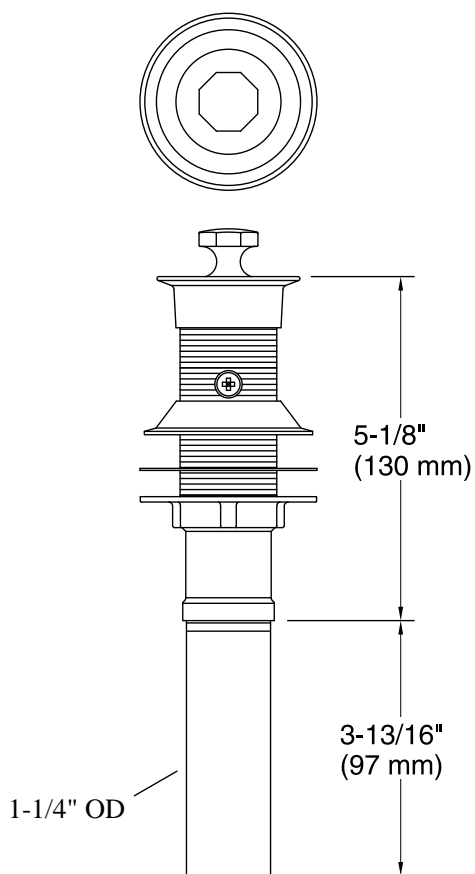

### Features

- 1-1/4" (32 mm) connection.
- Reliable with non-removable metal stopper.
- For use in overflow applications.

## Technical Information

All product dimensions are nominal.