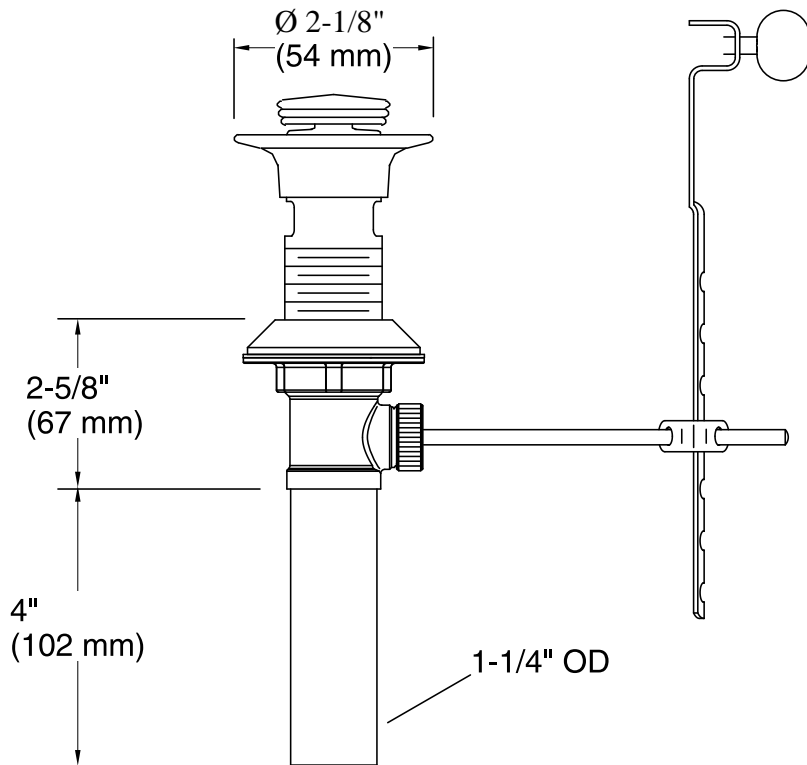

## Features

- Solid brass construction ensures durability and reliability.
- 17-gauge brass construction.
- Adjustable trip lever pop-up drain.
- 1-1/4" (32 mm) connection.

**Pop-Up Drain**

**Technical Information**

All product dimensions are nominal.

**Notes**

Install this product according to the installation guide.