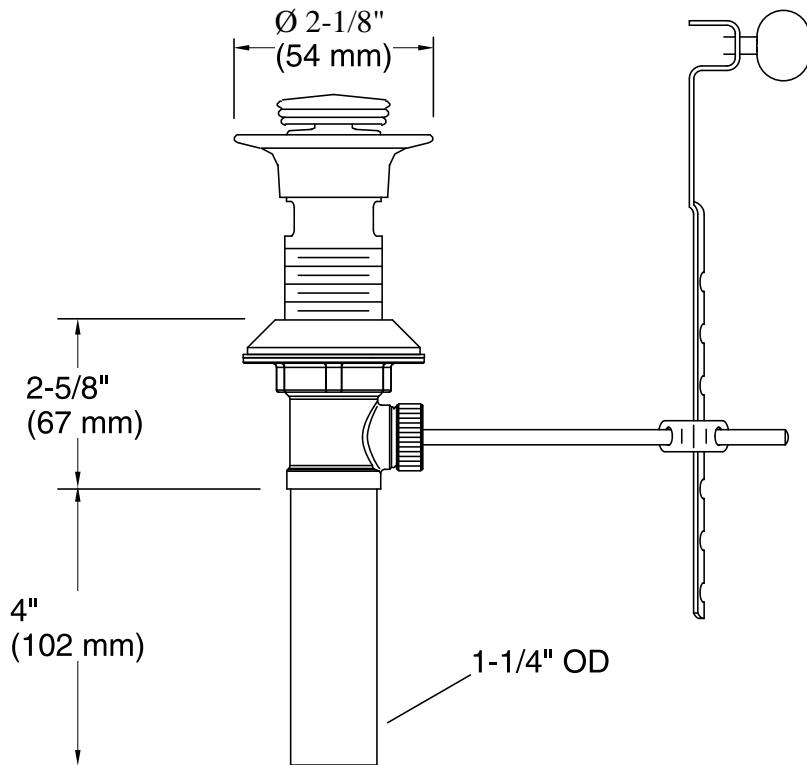

Features

- Solid brass construction ensures durability and reliability.
- 1-1/4" (32 mm) connection.
- Brass tailpiece.

Material

- KOHLER finishes resist corrosion and tarnishing.

Recommended Products/Accessories

- K-23726 Drain treatment
- K-23723 Faucet cleaner

Codes/Standards

ASME A112.18.2/CSA B125.2

KOHLER® One-Year Limited Warranty

See website for detailed warranty information.

Available Colors/Finishes

Color tiles intended for reference only.

Pop-Up Drain

Technical Information

All product dimensions are nominal.

Notes

Install this product according to the installation guide.