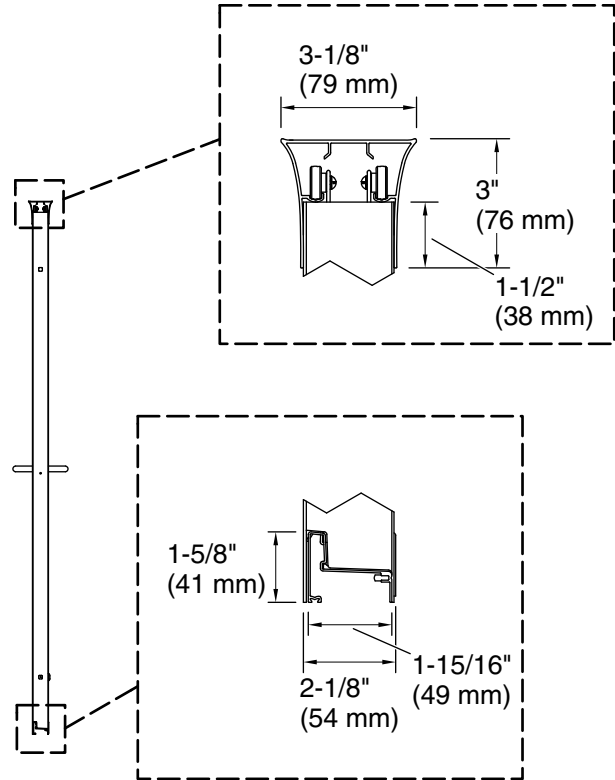

Material

- Tempered glass ensures maximum safety and durability.
- Anodized aluminum hardware prevents rusting or corrosion.

Installation

- Fits opening widths 44-5/8" - 47-5/8" (1133 - 1210 mm).
- 3/8" (10 mm) out-of-plumb adjustability per side allows for simpler installation.
- Door can be installed to open to the left or right to suit your bathroom layout.
- For residential use only.
- Not for use in hospitality.

***Walk-through**

Technical Information

All product dimensions are nominal.

Installation type: For shower base installation

Opening Width - Min: 44-5/8" (1133 mm)

Opening Width - Max: 47-5/8" (1210 mm)

Walk-through - Min: 18-15/16" (481 mm)

Walk-through - Max: 21-15/16" (557 mm)

Glass thickness: 1/4" (6 mm)

Glass coating: CleanCoat®

Notes

Install this product according to the installation instructions.

The vertical opening should be a minimum of 72-1/4" (1835 mm) to allow for installation clearance.