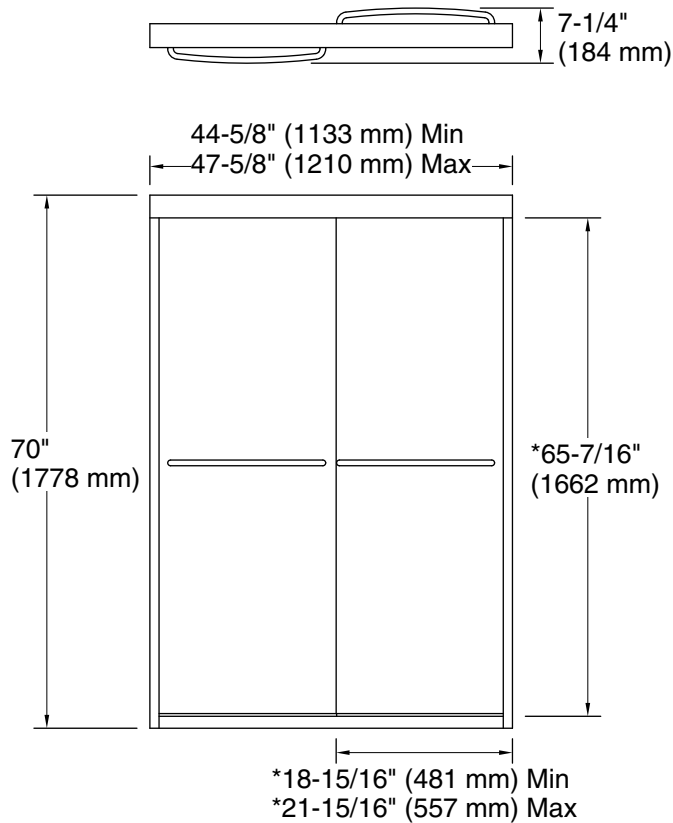

Features

- 1/4" (6 mm) thick Crystal Clear tempered glass.
- Frameless design emphasizes glass and creates a sleek, minimalist look.
- Smooth, quiet operation.
- Gently curved inside and outside towel bars complete the look of this door.
- CleanCoat® nanotechnology provides a smooth, nonstick surface to help prevent buildup of water stains, bacteria and mildew on your glass, to make it easy to clean and keep it looking like new.

Material

- Tempered glass ensures maximum safety and durability.
- Anodized aluminum hardware prevents rusting or corrosion.

Installation

- Fits opening widths 44-5/8" - 47-5/8" (1133 - 1210 mm).
- 3/8" (10 mm) out-of-plumb adjustability per side allows for simpler installation.
- Door can be installed to open to the left or right to suit your bathroom layout.
- For residential use only.
- Not for use in hospitality.

***Walk-through**

Technical Information

All product dimensions are nominal.

Installation type: For shower base installation

Opening Width - Min: 44-5/8" (1133 mm)

Opening Width - Max: 47-5/8" (1210 mm)

Walk-through - Min: 18-15/16" (481 mm)

Walk-through - Max: 21-15/16" (557 mm)

Glass thickness: 1/4" (6 mm)

Glass coating: CleanCoat®

Notes

Install this product according to the installation instructions.

The vertical opening should be a minimum of 72-1/4" (1835 mm) to allow for installation clearance.