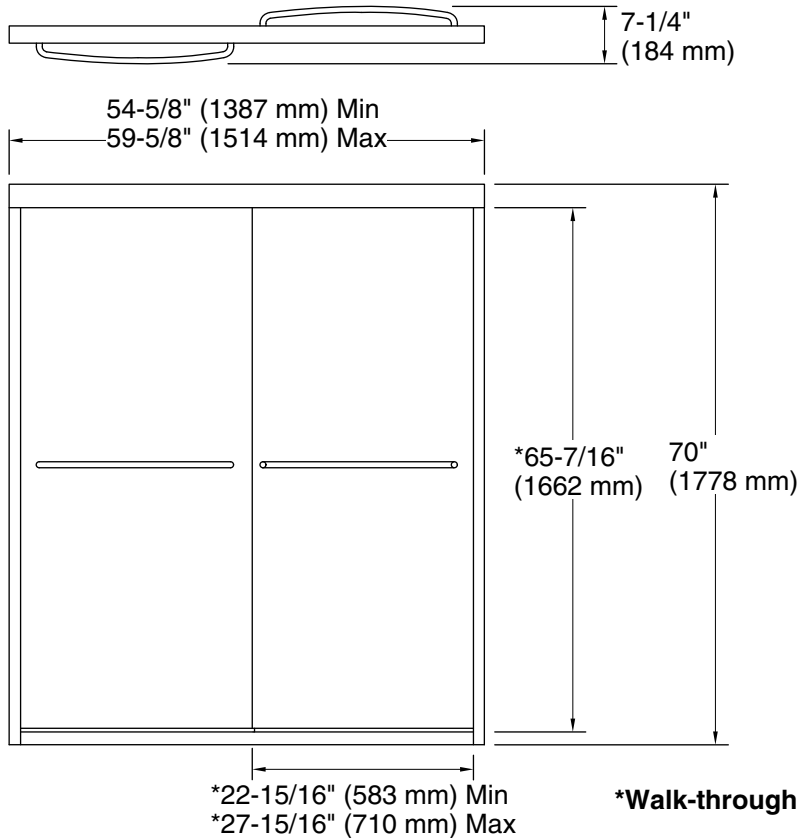

Features

- 1/4" (6 mm) thick Crystal Clear tempered glass.
- Frameless design emphasizes glass and creates a sleek, minimalist look.
- Smooth, quiet operation.
- Gently curved inside and outside towel bars complete the look of this door.
- CleanCoat® nanotechnology provides a smooth, nonstick surface to help prevent buildup of water stains, bacteria and mildew on your glass, to make it easy to clean and keep it looking like new.

Material

- Tempered glass ensures maximum safety and durability.
- Anodized aluminum hardware prevents rusting or corrosion.

Installation

- Fits opening widths 54-5/8" – 59-5/8" (1387 – 1514 mm).
- 3/8" (10 mm) out-of-plumb adjustability per side allows for simpler installation.
- Door can be installed to open to the left or right to suit your bathroom layout.
- For residential use only.
- Not for use in hospitality.

Technical Information

All product dimensions are nominal.

Installation type: For shower base installation

Opening Width - Min: 54-5/8" (1387 mm)

Opening Width - Max: 59-5/8" (1514 mm)

Walk-through - Min: 22-15/16" (583 mm)

Walk-through - Max: 27-15/16" (710 mm)

Glass thickness: 1/4" (6 mm)

Glass coating: CleanCoat®

Notes

Install this product according to the installation instructions.

The vertical opening should be a minimum of 72-1/4" (1835 mm) to allow for installation clearance.