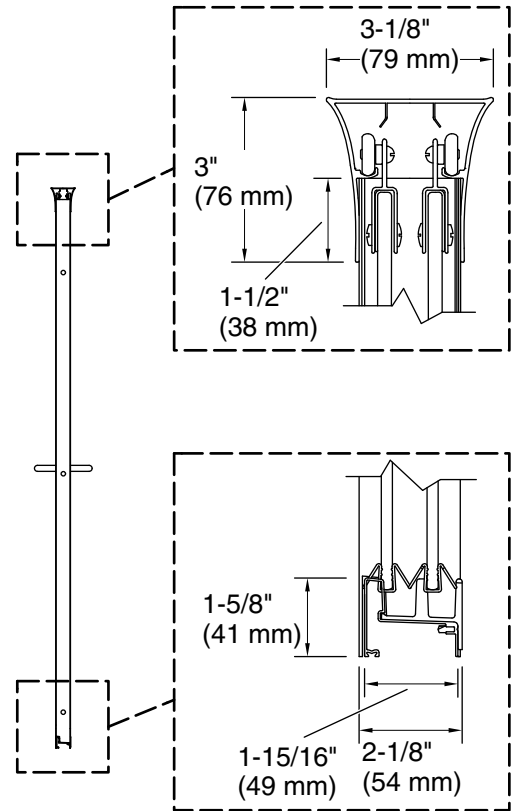

Material

- Tempered glass ensures maximum safety and durability.
- Anodized aluminum hardware prevents rusting or corrosion.

Installation

- Fits opening widths 54-5/8" – 59-5/8" (1387 – 1514 mm).
- 3/8" (10 mm) out-of-plumb adjustability per side allows for simpler installation.
- Door can be installed to open to the left or right to suit your bathroom layout.
- For residential use only.
- Not for use in hospitality.

Technical Information

All product dimensions are nominal.

Installation type: For shower base installation

Opening Width - Min: 54-5/8" (1387 mm)

Opening Width - Max: 59-5/8" (1514 mm)

Walk-through - Min: 22-15/16" (583 mm)

Walk-through - Max: 27-15/16" (710 mm)

Glass thickness: 1/4" (6 mm)

Glass coating: CleanCoat®

Notes

Install this product according to the installation instructions.

The vertical opening should be a minimum of 72-1/4" (1835 mm) to allow for installation clearance.