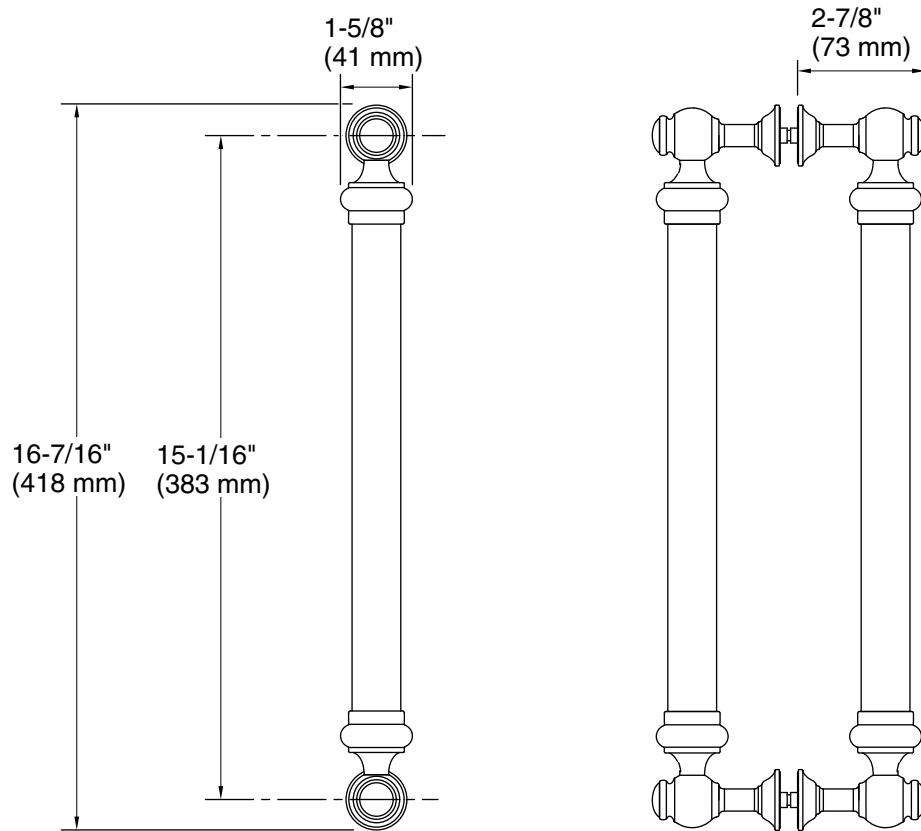

#### Features

- Back-to-back 16-7/16" (418 mm) vertical handles
- Double handle opens door from the inside and outside of the shower
- Works with 5/16" (8 mm), 3/8" (10 mm), and 1/2" (12 mm) thick glass
- Coordinates with other products in the Artifacts collection

#### Installation

- Requires two 12 mm mounting holes spaced 15-1/16" (383 mm) apart vertically

## Technical Information

All product dimensions are nominal.

Material: Stainless Steel, Zinc, Plastic