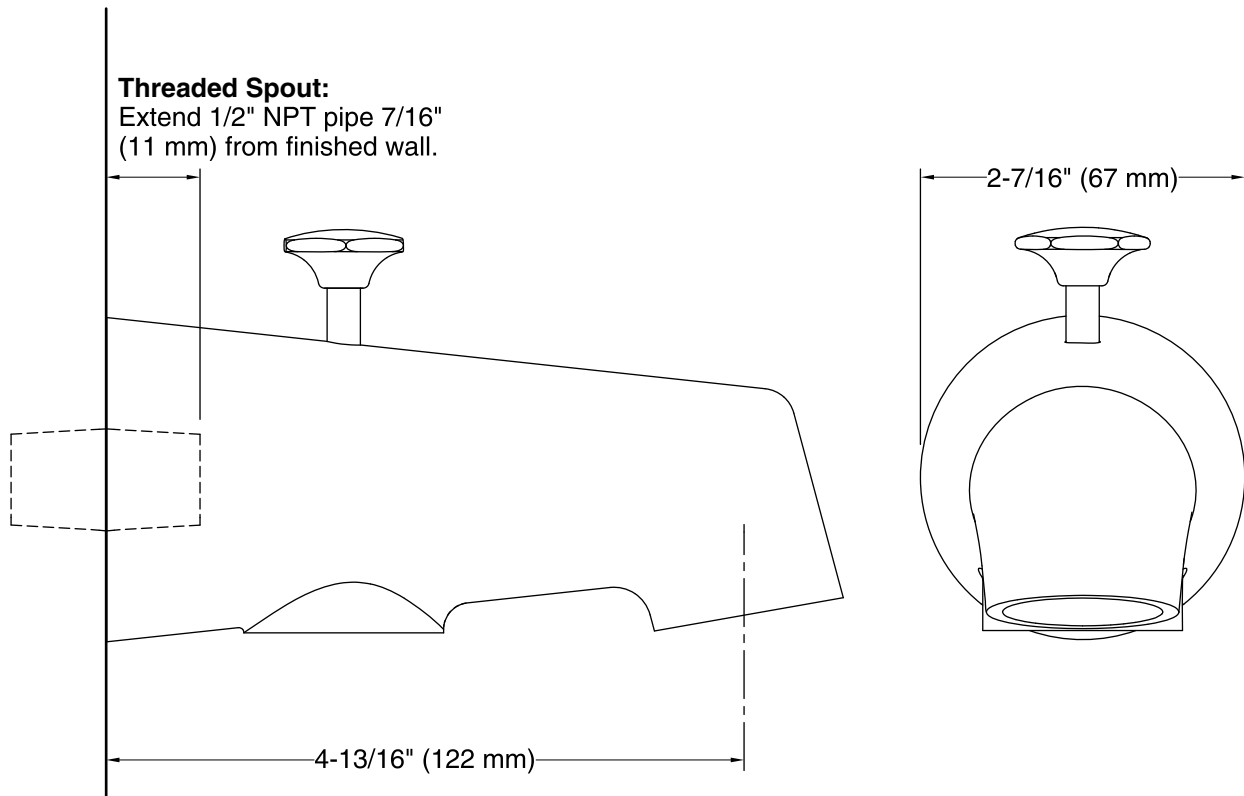

Features

- 4-7/8" diverter spout with 1/2" NPT connection.
- 4-13/16" spout reach.
- 1/2" max hole diameter.
- Coordinates with Antique faucets, accessories, and showering components to complete your bathroom.

Technical Information

All product dimensions are nominal.

Drain included: No

Notes

Install this product according to the installation guide.