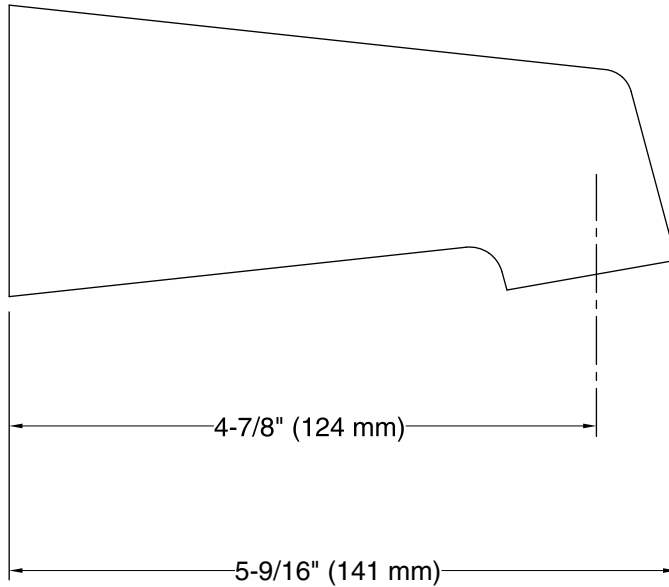

Color	Code	Description
	CP	Polished Chrome
	PB	Vibrant® Polished Brass
	BN	Vibrant® Brushed Nickel
	2BZ	Oil-Rubbed Bronze

Technical Information

All product dimensions are nominal.

Notes

Install this product according to the installation guide.