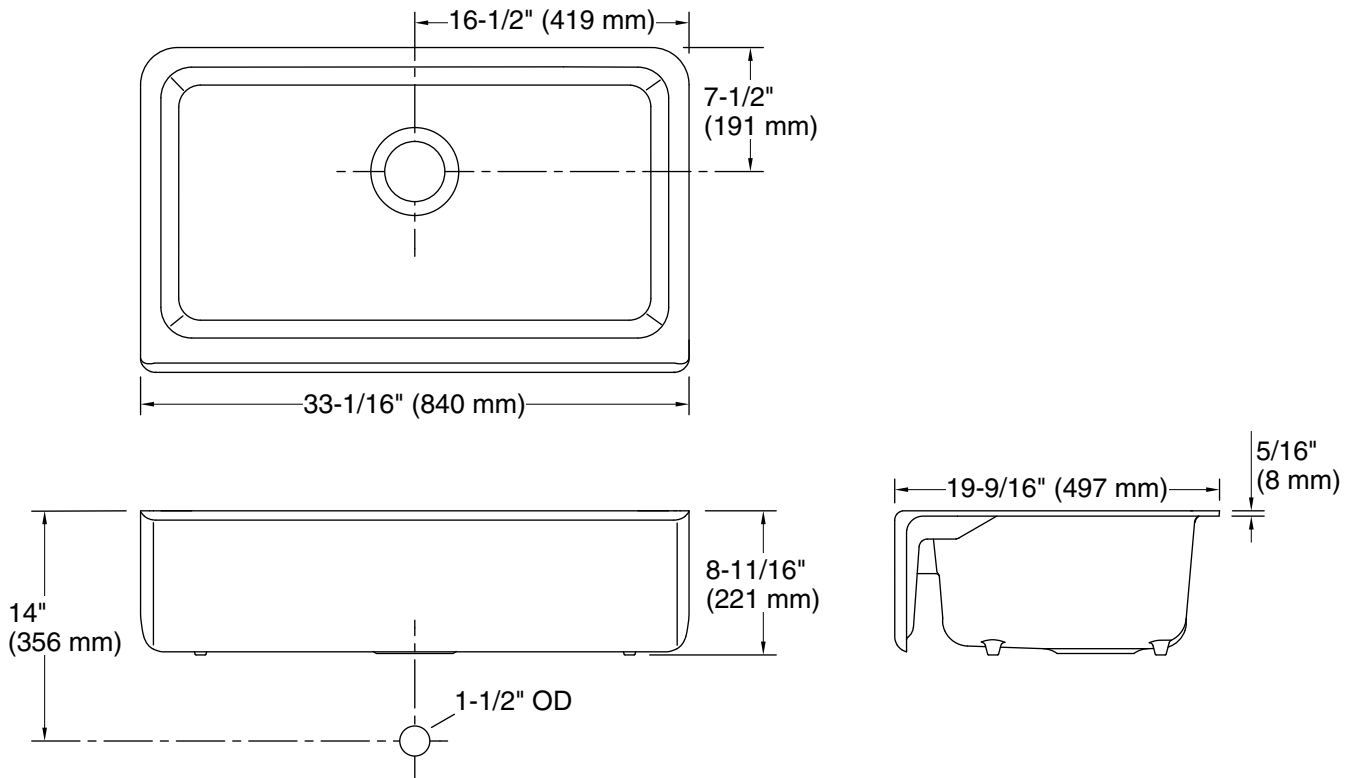

Features

- Fits minimum 36" (914 mm) apron sink base cabinet
- Single bowl
- 8" (203 mm) depth
- Integral apron
- Sink drain with strainer sold separately
- No faucet holes; requires wall- or counter-mount faucet

Technical Information

All product dimensions are nominal.

| | |
|--------------------------|--|
| Installation: | Undermount |
| Min. base cabinet width: | 36" (914 mm) |
| Bowl area (Only): | Length: 29-1/2" (749 mm) Width: 15-3/8" (390 mm) Bowl depth: 8-5/8" (220 mm) Water depth: 8" (203 mm) |
| With overflow: | No |
| Drain hole: | 3-5/8" (92 mm) |
| Template: | Apron-front, 1463896-7, required, included Cabinet, 1465115-7, required, included |