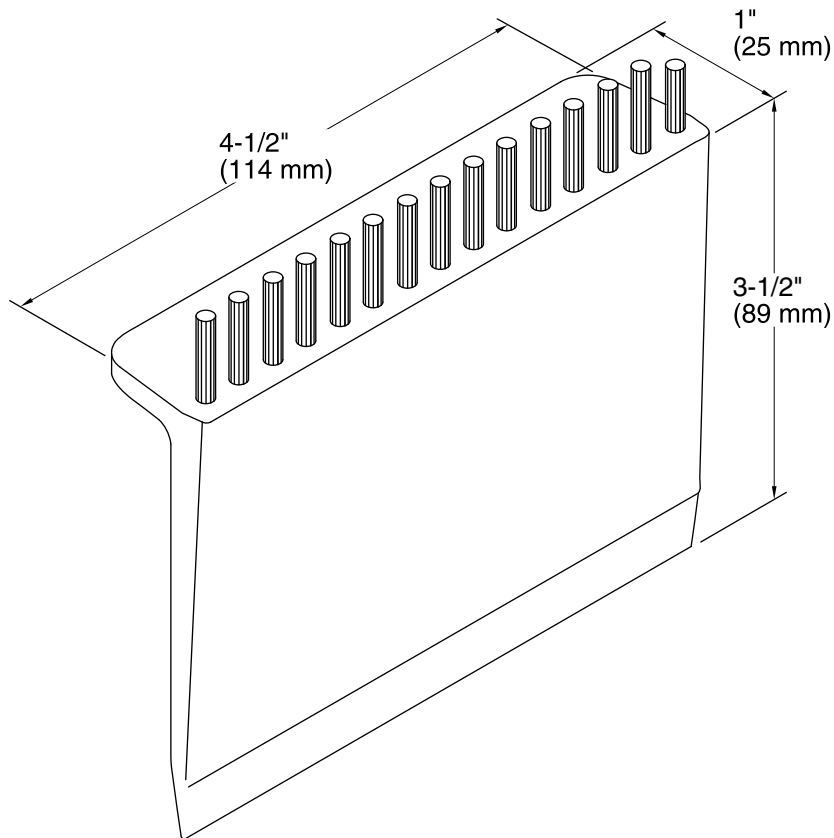

Kitchen Squeegee  
**K-6379**

**Features**

- 4" Centerset
- Round acrylic handles
- Available with or without pop-up
- Chrome or polished brass finishes
- Easy to install
- Limited Five Year Warranty
- Twin Handle Bath

	0	White
--	---	-------

Kitchen Squeegee  
K-6379

**Technical Information**

All product dimensions are nominal.

Material: Plastic