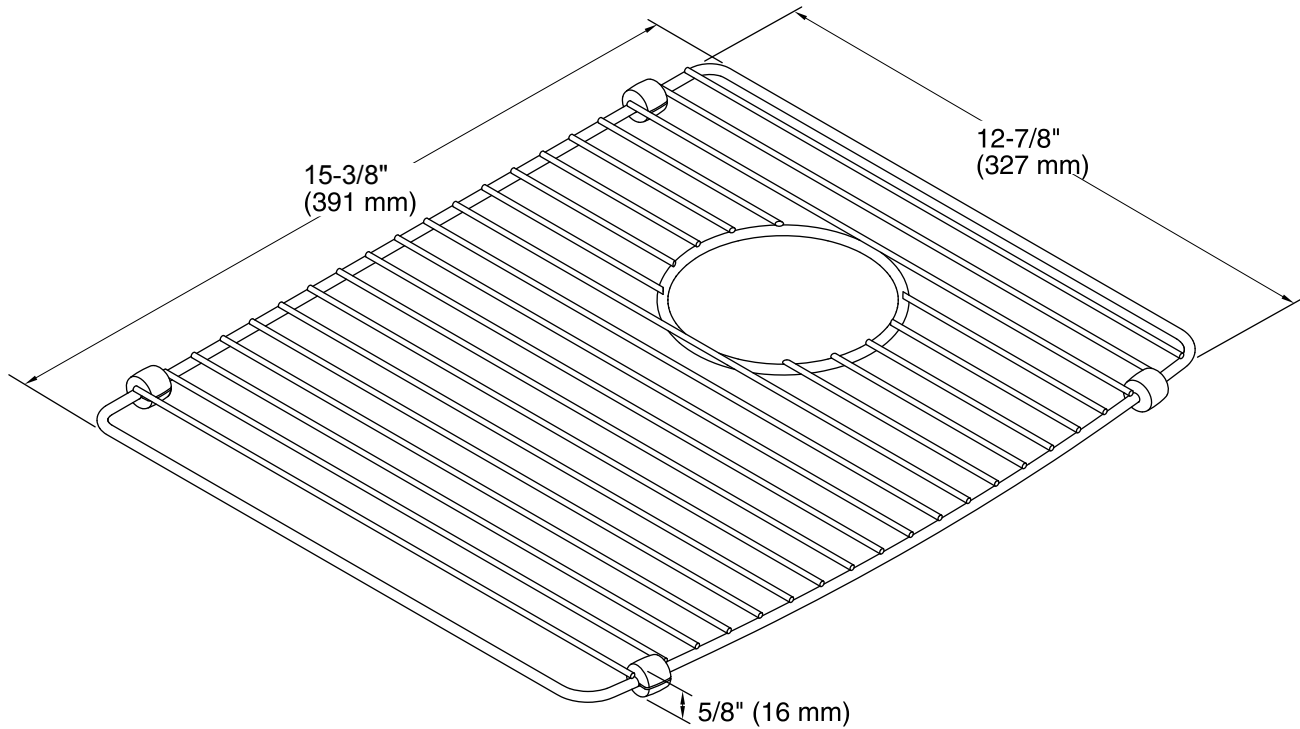

### Features

- Fits in the right bowl of the K-5873 Deerfield kitchen sink.
- Durable stainless-steel construction.
- Helps protect sink surface from daily wear.
- Reversible design allows rack to fit in either bowl.
- Dishwasher safe.
- Rubber feet provide added protection.

## Technical Information

All product dimensions are nominal.

Material: Stainless Steel