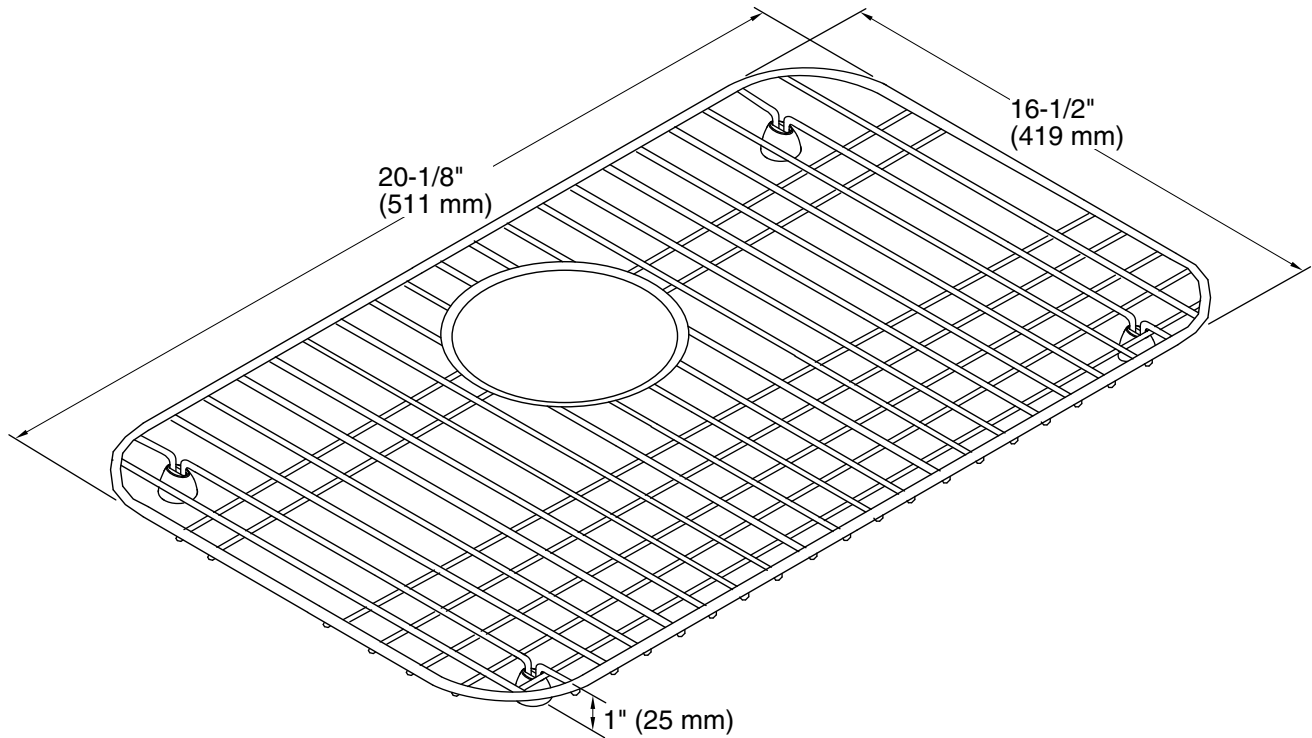

Technical Information

All product dimensions are nominal.

Material: Stainless Steel