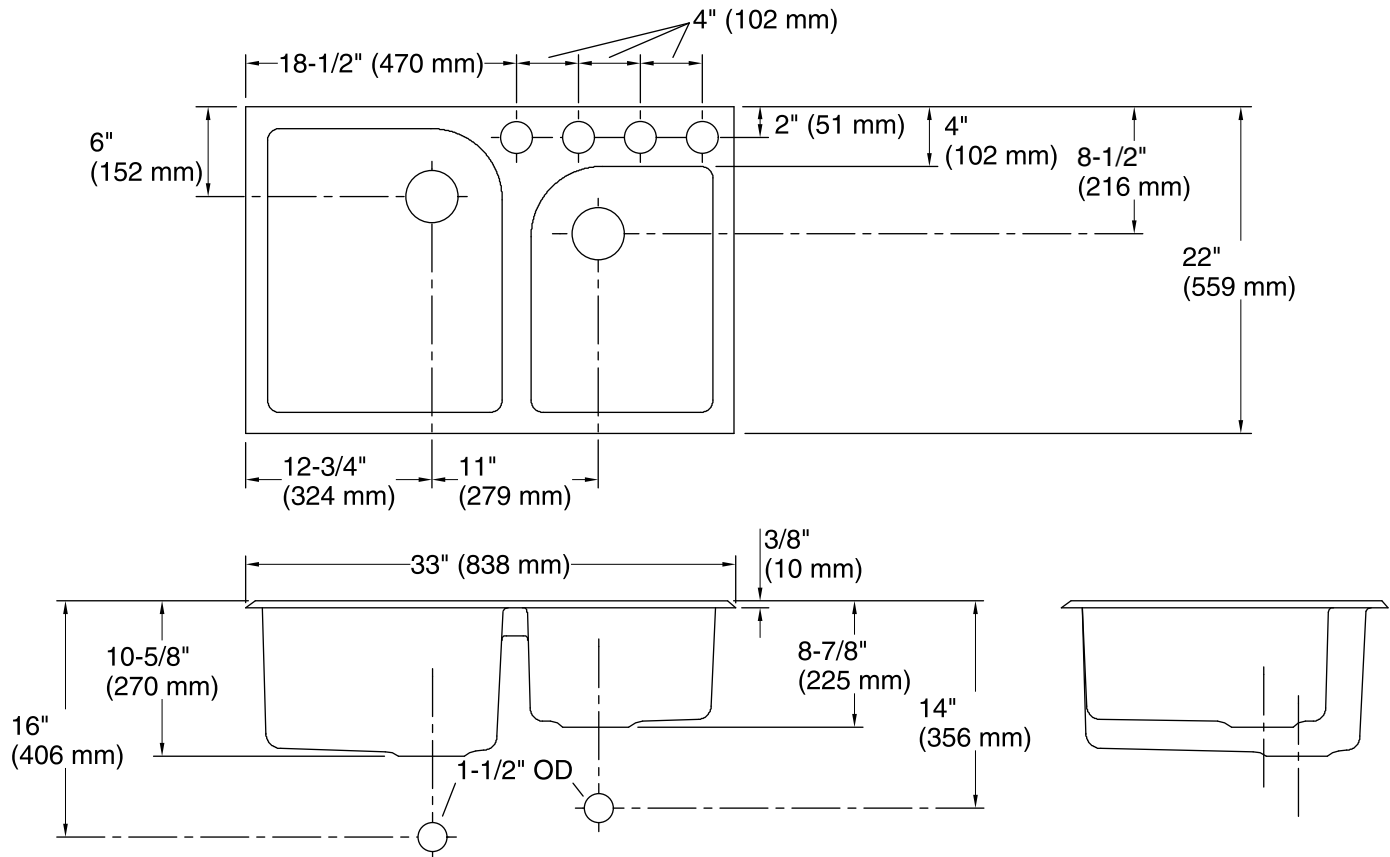

Executive Chef™

Under-Mount Kitchen Sink

K-5931-4U

Features

- 36-inch minimum base cabinet width.
- Large/medium bowls.
- 9 3/4-inch left depth and 7 3/4-inch right depth.
- Three oversized faucet holes with one oversized accessory hole to the right.
- Oversized holes allow for easy installation of faucets and accessories.
- Offset faucet ledge.

THE BOLD LOOK
OF **KOHLER**®

Technical Information

All product dimensions are nominal.

Bowl configuration: Off-set Large/small

Installation: Under-mount

Min. base cabinet width: 36" (914 mm)

Bowl area (Left): Length: 16" (406 mm)
Width: 19" (483 mm)
Bowl depth: 9-3/4" (248 mm)

Bowl area (Right): Length: 12" (305 mm)
Width: 17" (432 mm)
Bowl depth: 7-3/4" (197 mm)

Number of deck holes: 4

Faucet hole spacing: 4" (102 mm)

Faucet hole(s): 2-3/8" (60 mm)

Drain hole: 3-5/8" (92 mm)

Template: 116808-7, required, included