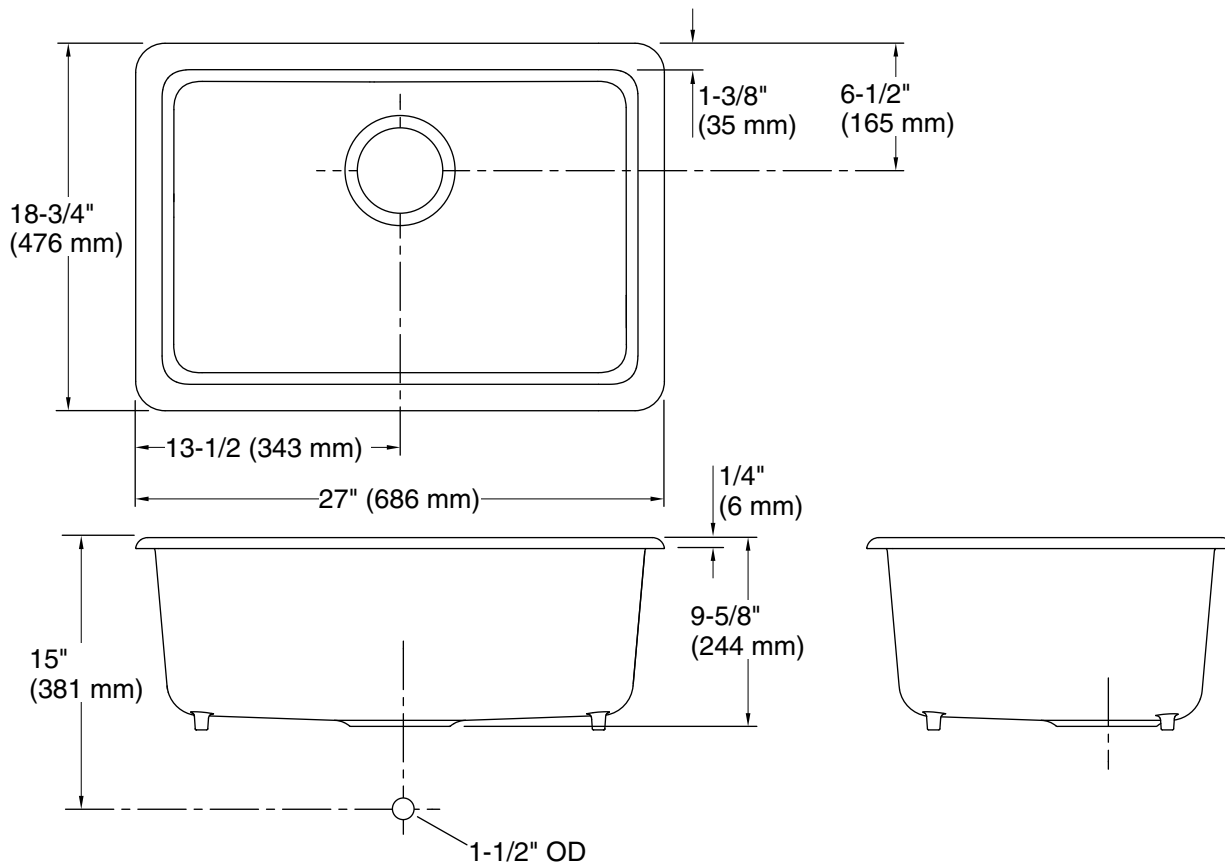

## Features

- 30" (762 mm) minimum base cabinet width
- Single bowl
- 9" (229 mm) depth provides generous workspace

## Technical Information

All product dimensions are nominal.

Bowl configuration: Single

Min. base cabinet width: 30" (762 mm)

Bowl area (Only):  
 Length: 24-5/16" (617 mm)  
 Width: 16-1/16" (408 mm)  
 Bowl depth: 9" (229 mm)  
 Water depth: 9" (229 mm)