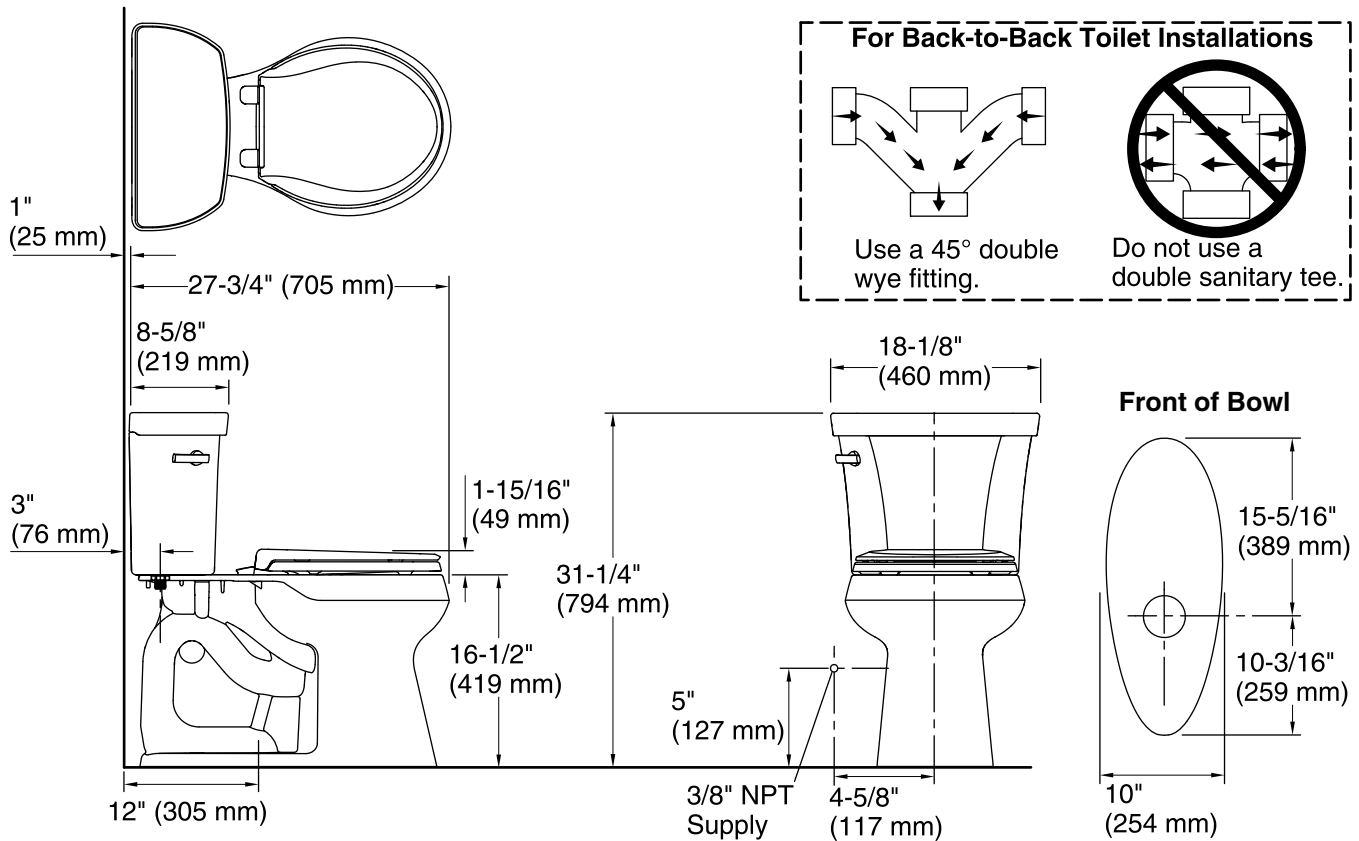

Highline® Comfort Height®

Comfort Height® Two-piece Toilet

K-5481

Features

- Two-piece toilet.
- Round-front bowl offers an ideal solution for smaller baths and powder rooms.
- Comfort Height® feature offers chair-height seating that makes sitting down and standing up easier for most adults.
- 1.28 gallons per flush (gpf).
- Standard left-hand Polished Chrome trip lever included.
- Combination consists of the K-4467 tank and the K-5393 bowl.

Installation

- Standard 12-inch rough-in.
- Three-bolt installation.
- Seat and supply line not included.

Water Conservation & Rebates

- WaterSense® toilets meet strict EPA flushing guidelines, including using at least 20 percent less water than 1.6-gallon toilets.
- Eligible for consumer rebates in some municipalities.

Included Components

Product consists of:

- K-5393 Comfort Height® Round-Front Bowl
- K-4467 Toilet tank, 1.28 gpf

Additional Components:

- Floor mounting kit
- Tank cover
- Trip lever

ADA **CSA B651** **OBC**

Technical Information

All product dimensions are nominal.

Toilet type:	Two-piece, Floor-mount
Waste Outlet:	Floor
Bowl shape:	Round-front
Flush type:	Class Five®
Trap passageway:	2-1/8" (54 mm)
Water Consumption	
Full:	1.28 gpf (4.8 lpf)
Water surface size:	10-1/2" x 8-1/4" (267 mm x 210 mm)
Rim to water surface:	5-3/8" (137 mm)
Rough-in:	12" (305 mm)
Seat-mounting holes:	5-1/2" (140 mm)