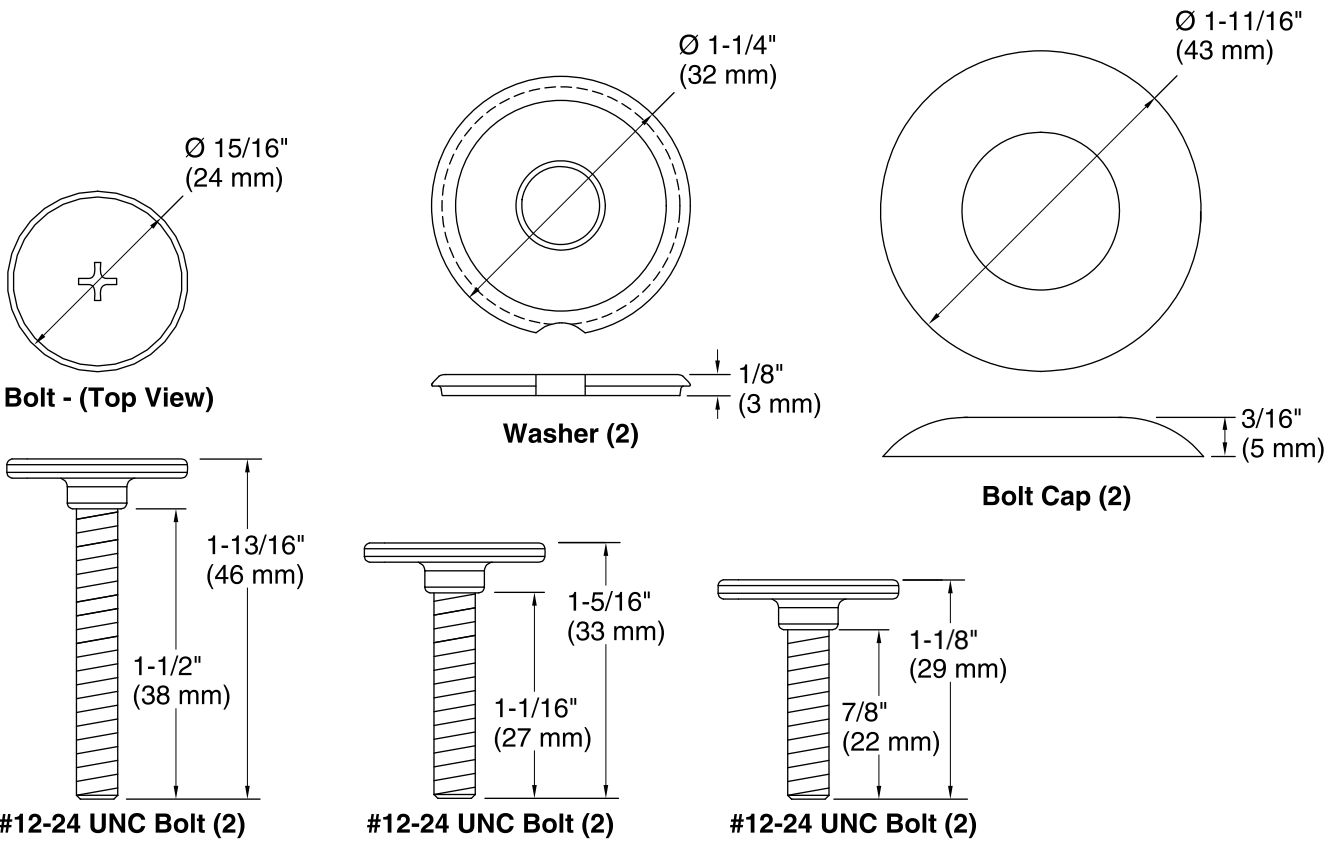

Features

- Low-profile bolt caps create a sleek, minimalistic look and simplify cleaning.
- Conceals floor bolts on toilet.
- Unlike standard T-bolts, no bolt cutting is required.
- Caps firmly secure to washers and won't pop off.
- Installation is as fast and easy as traditional bolt caps.
- Offered in 10 colors, designed to match exactly with KOHLER toilets.
- Clean Caps® come standard with all KOHLER concealed toilets, including San Souci Touchless (K-4000), San Souci (K-5172), Kathryn (K-3940), Portrait (K-3826), San Raphael (K-3466), Memoirs Classic (K-6999), and Memoirs Stately (K-6669).

Installation

- Three lengths of bolts are included to ensure the same range and depth as standard T-bolts.
- Installation depth gauges are marked so users can easily identify which length of bolts are needed.

Technical Information

All product dimensions are nominal.

Material: Steel, Plastic

Notes

Install this product according to the installation guide.