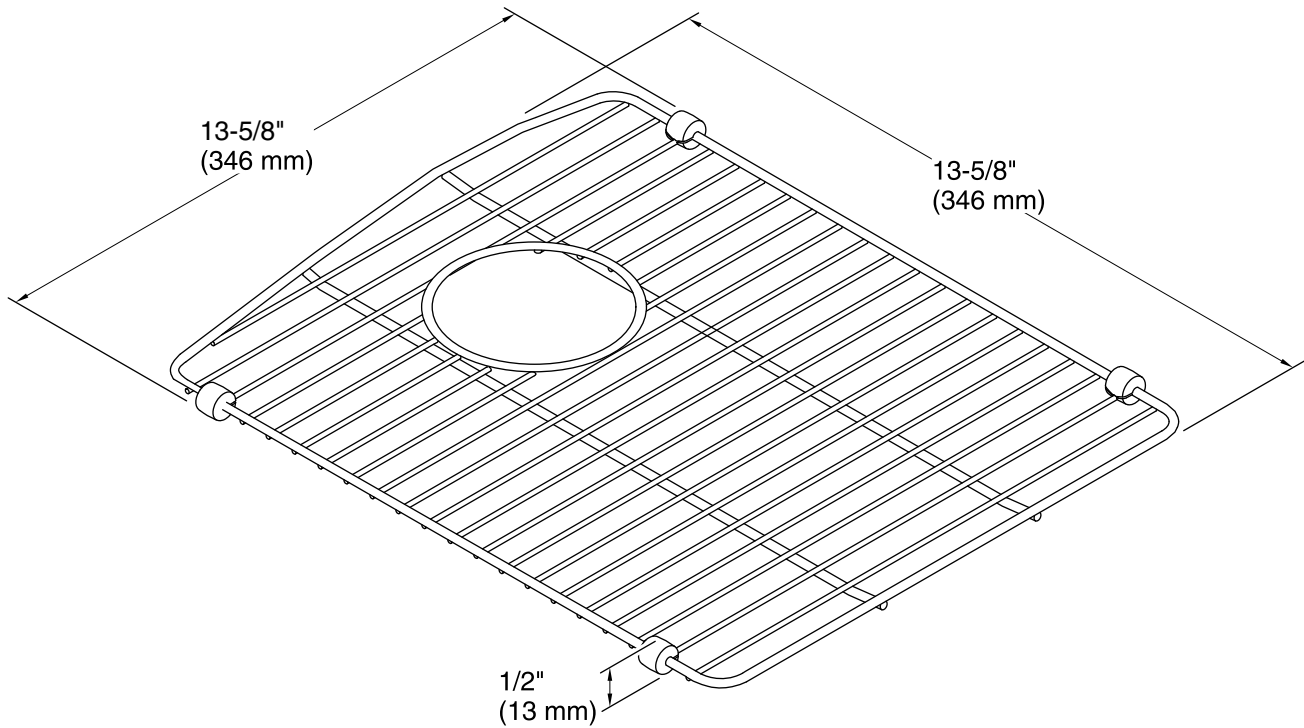

Features

- Fits in the right bowl of the K-8185-1 and K-RH8185-1 Kennon kitchen sink.
- Durable stainless steel construction.
- Innovative wheels around the perimeter provide a secure fit and reduce debris buildup.
- Helps protect sink surface from daily wear.
- Dishwasher safe.

	ST	Stainless Steel
--	----	-----------------

Technical Information

All product dimensions are nominal.

Material: Stainless Steel