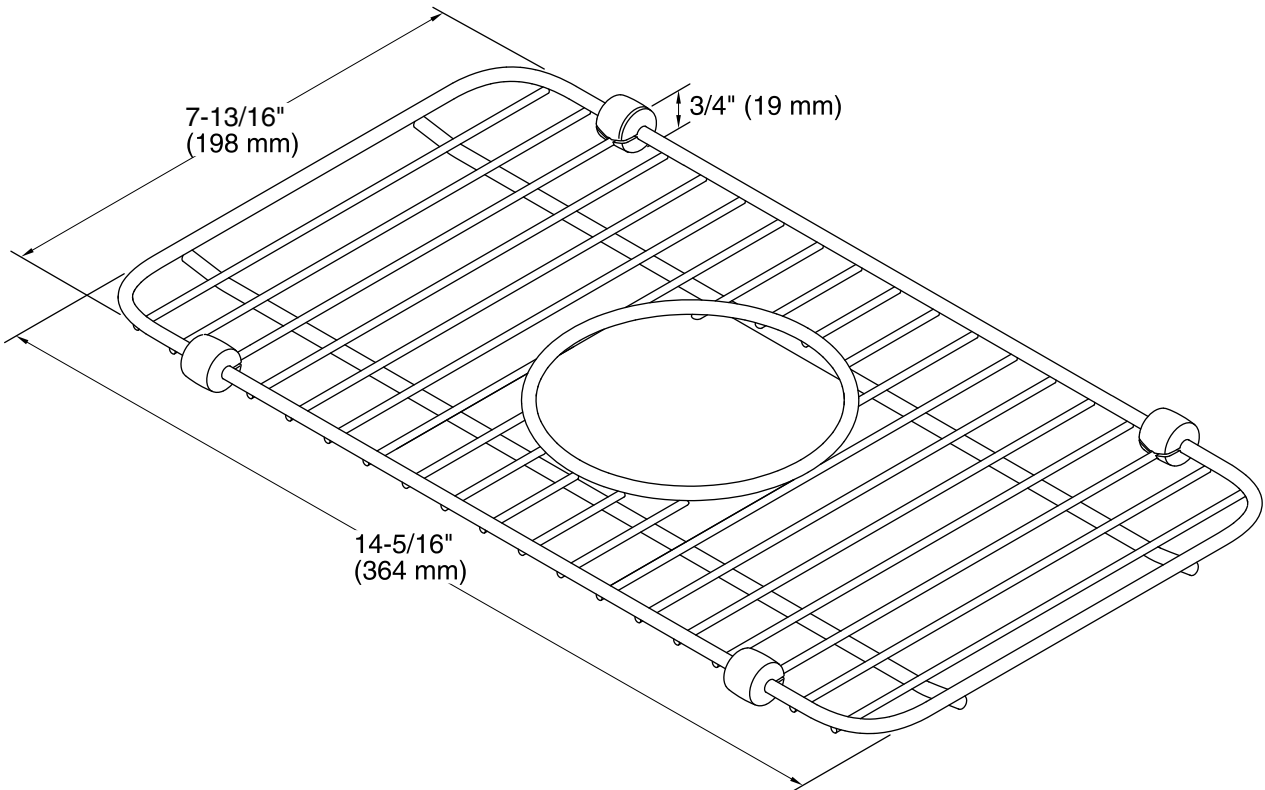

Features

- Fits in the small bowl of the K-6625 Iron/Tones Smart Divide® kitchen sink.
- Durable stainless-steel construction.
- Helps protect sink surface from daily wear.
- Innovative wheels around the perimeter provide a secure fit and reduce debris buildup.
- Dishwasher safe.

Color tiles intended for reference only.

Color	Code	Description
-------	------	-------------

ST	Stainless Steel
----	-----------------

Technical Information

All product dimensions are nominal.

Material: Stainless Steel