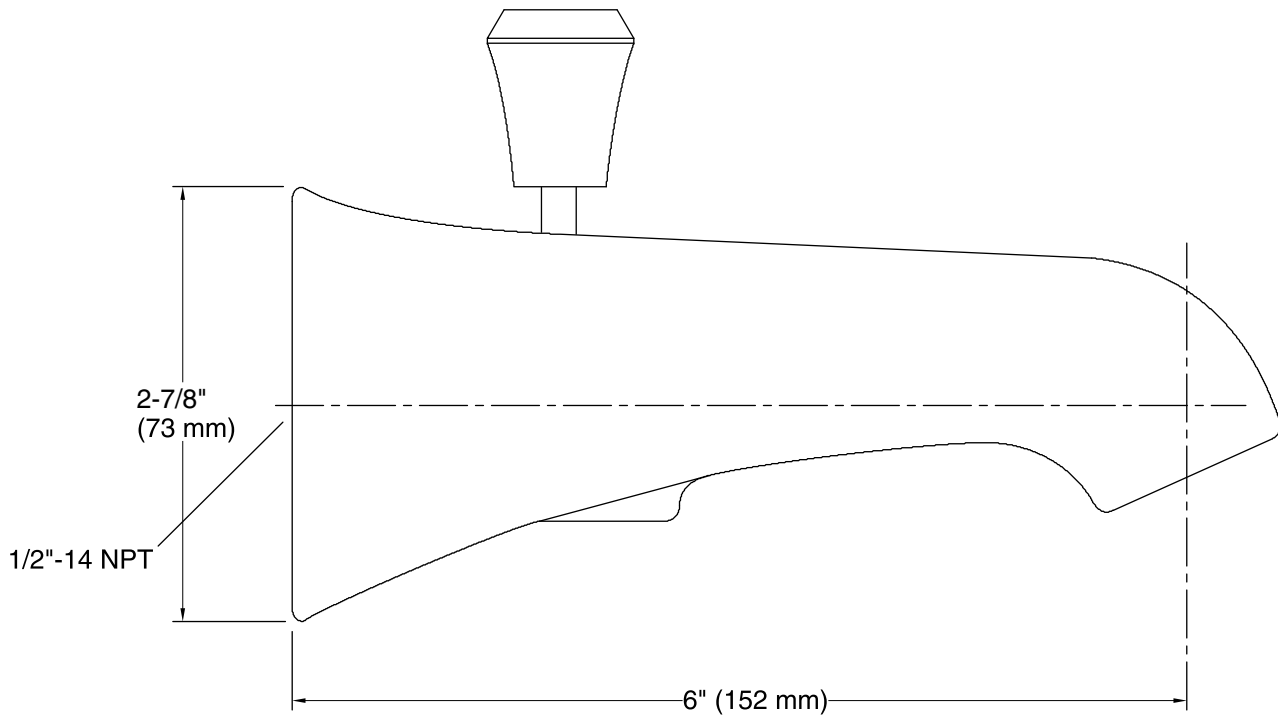

Material

- Metal construction.

Installation

- 6" (152 mm) diverter spout with NPT connection.
- Wall-mount installation.

Codes/Standards

ASME A112.18.1/CSA B125.1
California Energy Commission (CEC)

KOHLER® Faucet Lifetime Limited Warranty

Technical Information

All product dimensions are nominal.

Notes

Install this product according to the installation guide.