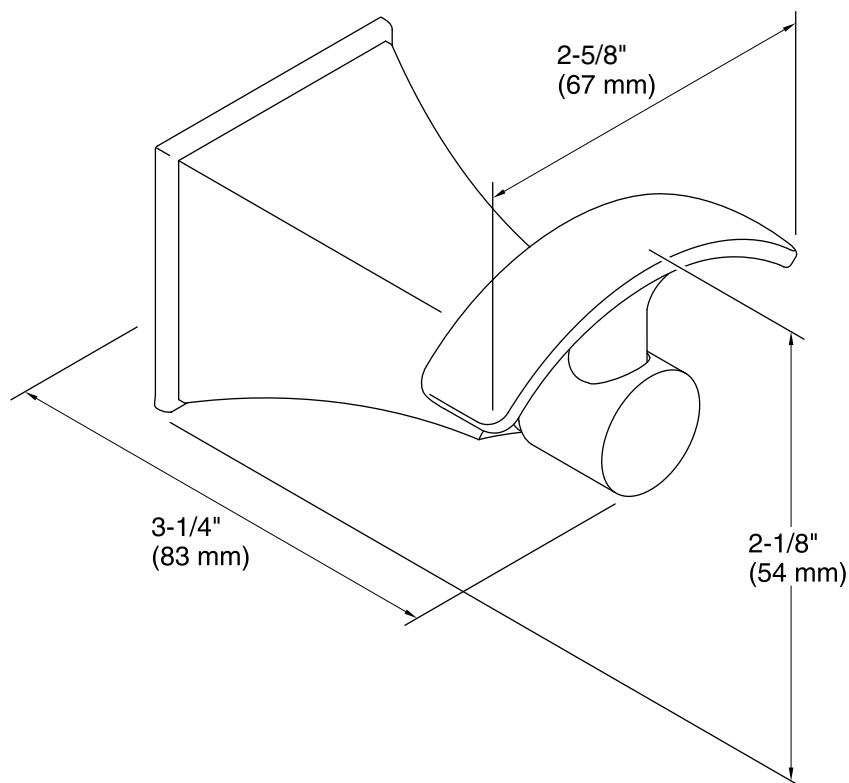

Technical Information

All product dimensions are nominal.

Material: Brass, Zinc

Notes

Install this product according to the installation guide.